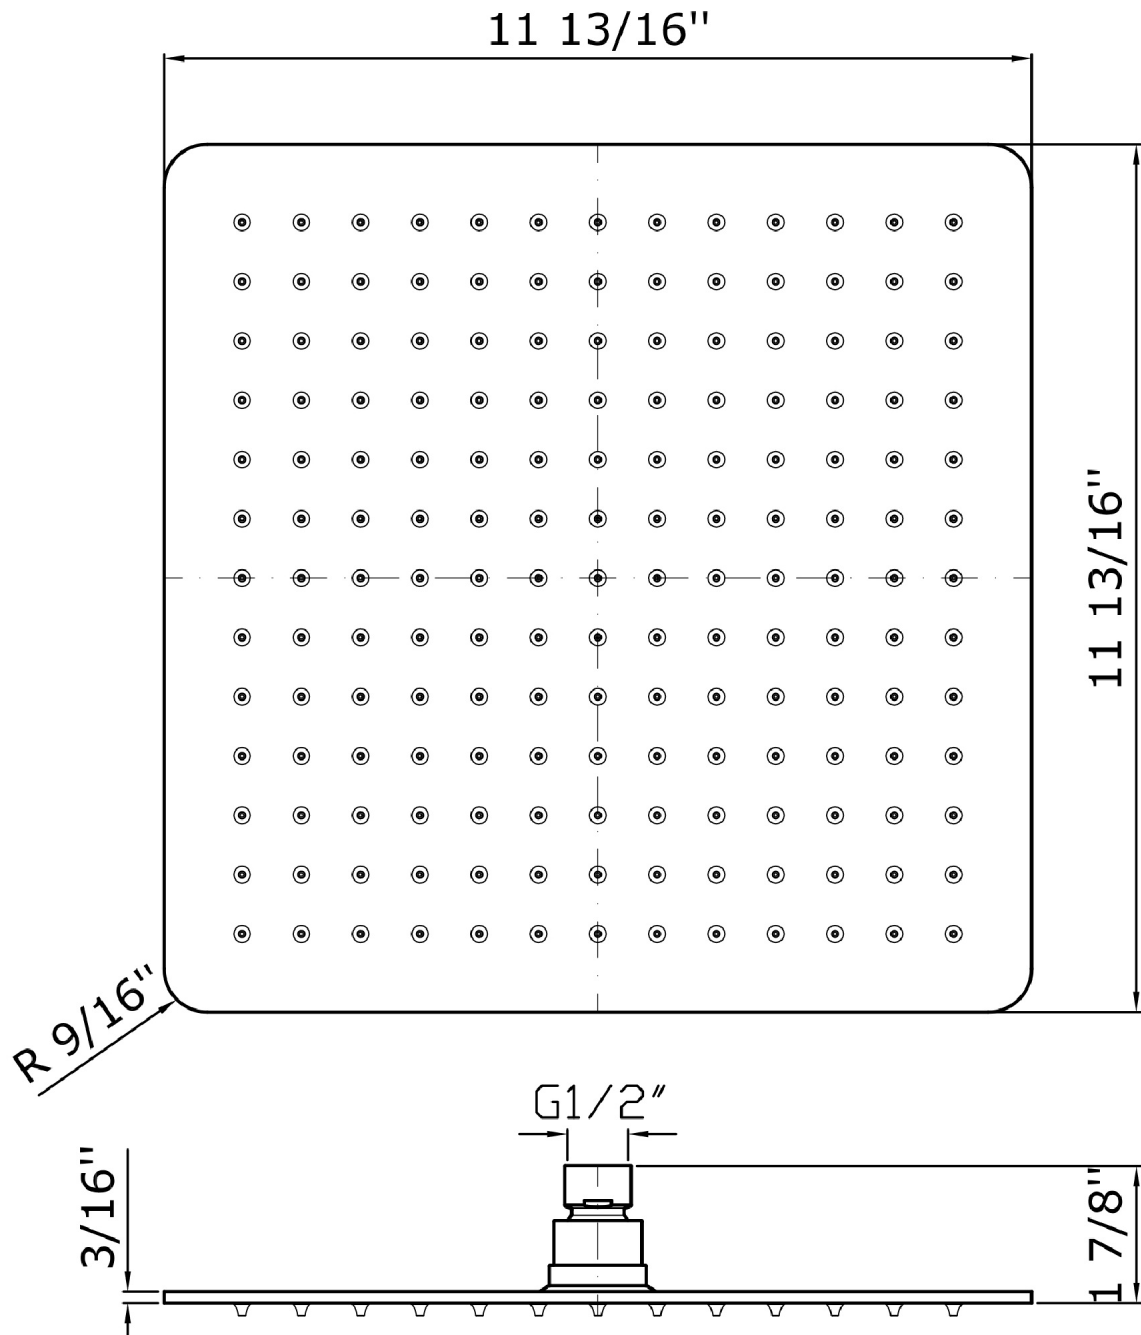

## SHOWER

Z94275

11 13/16" x 11 13/16" shower head simple jet.

11 13/16" x 11 13/16" stainless steel shower head simple jet, with anti-limescale system. 3/16" thickness. Mamimum flowrate rec

## SHOWER

Z94275

Disegno Complessivo / Overall Drawing

## SHOWER

Z94275

Pesi e Misure / Weights and Sizes

Peso ( Kg ) Weight ( lb )	2,50 ( Kg )	5,51 ( lb )
Volume test ( dc3 ) - ( in3 )	8,65 ( dc3 )	527,86 ( in3 )
h ( mm ) - ( in )	90,00 ( mm )	3,54 ( in )
L1 ( mm ) - ( in )	420,00 ( mm )	16,54 ( in )
L2 ( mm ) - ( in )	420,00 ( mm )	16,54 ( in )