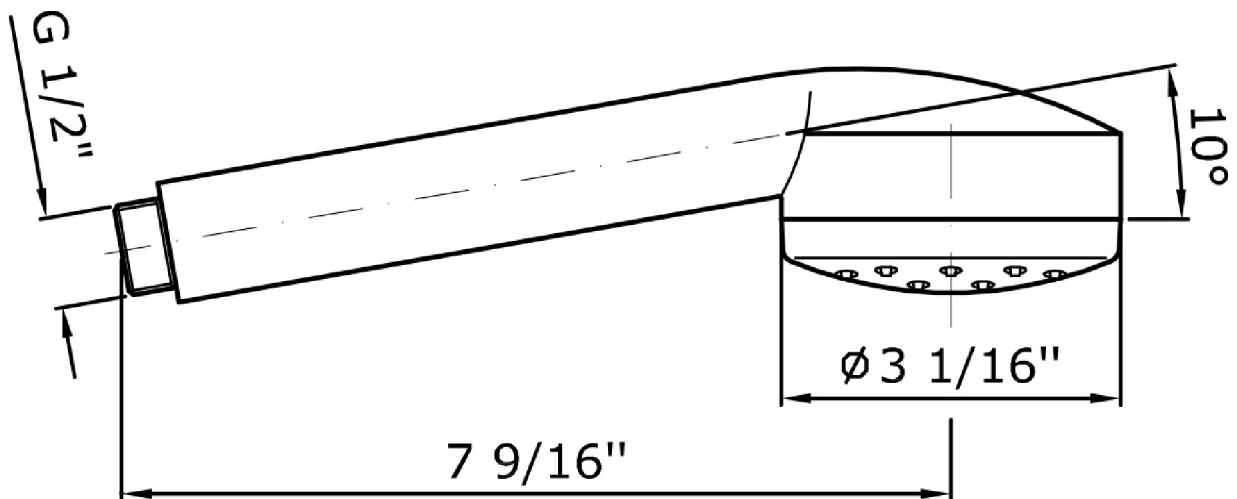

Marchio / Brand ZUCCHETTI

SHOWER ACCESSORIES

SHOWER

Z94172.1900

Handshower 3 jets.

Handshower 3 jets, with anti-limescale system.

Finiture / Finishes

Chrome

Brushed Nickel

C3

SHOWER

Z94172.1900 Disegno Complessivo / Overall Drawing

SHOWER

Z94172.1900

Certificazioni / Certifications

USA

IAPMO

SHOWER

Z94172.1900

Pesi e Misure / Weights and Sizes

Peso (Kg) Weight (lb)	0,31 (Kg)	0,69 (lb)
Volume test (dc3) - (in3)	1,56 (dc3)	95,20 (in3)
h (mm) - (in)	74,00 (mm)	2,91 (in)
L1 (mm) - (in)	86,00 (mm)	3,39 (in)
L2 (mm) - (in)	245,00 (mm)	9,65 (in)