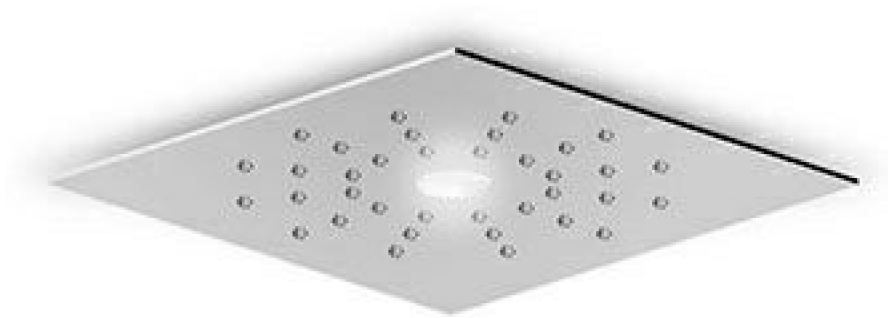

SHOWER

Z94156.1900

6 11/16" x 6 11/16" built-in multifunction shower head, with white led light, self powered.

6 11/16" x 6 11/16" stainless steel, built-in multifunction system with white led light, self powered, power connection not required

Finiture / Finishes

Chrome

Brushed Nickel

C3

Embossed Matt White

W1

Embossed Matt Black

N1

SHOWER

Z94156.1900

Pesi e Misure / Weights and Sizes

Peso (Kg) Weight (lb)	1,42 (Kg)	3,13 (lb)
Volume test (dc3) - (in3)	7,09 (dc3)	432,66 (in3)
h (mm) - (in)	105,00 (mm)	4,13 (in)
L1 (mm) - (in)	250,00 (mm)	9,84 (in)
L2 (mm) - (in)	270,00 (mm)	10,63 (in)