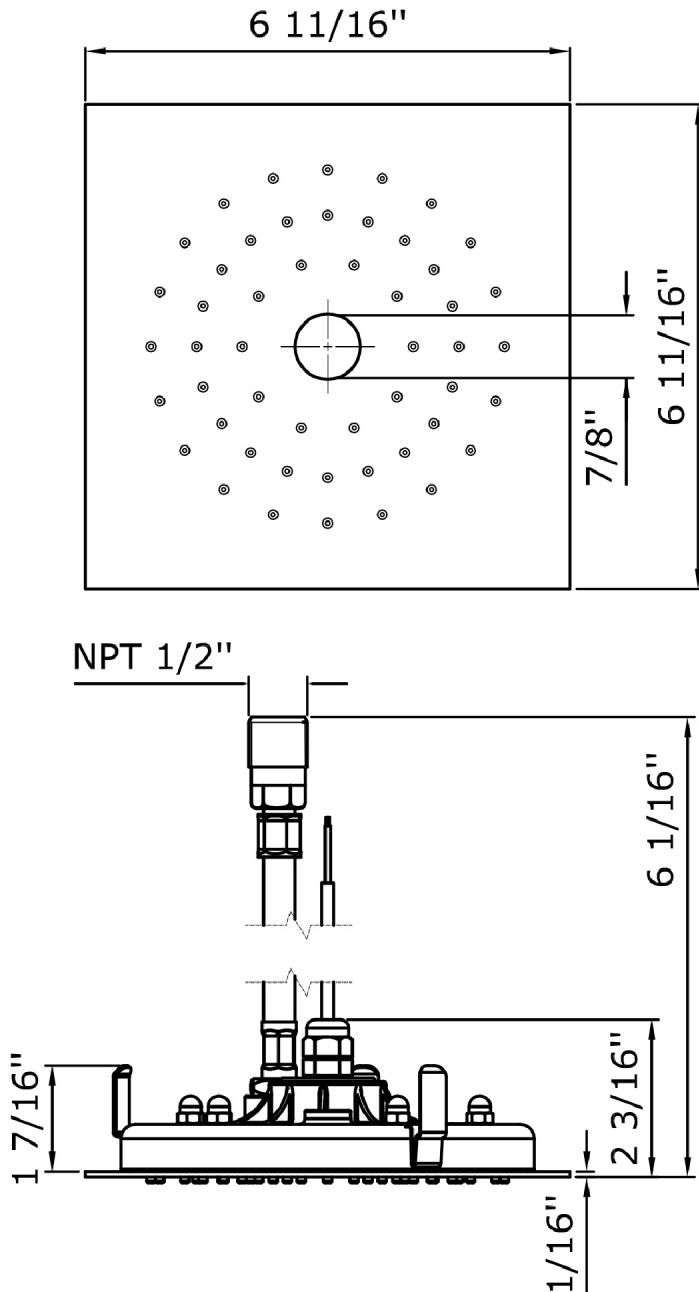

SHOWER

Z94156.1900

6 11/16" x 6 11/16" built-in multifunction shower head, with white led light, self powered.

6 11/16" x 6 11/16" stainless steel, built-in multifunction system with white led light, self powered, power connection not required

SHOWER

Z94156.1900 Disegno Complessivo / Overall Drawing

TURBINE HYDROGENERATOR
6 Volt C.C. 1,2 Watt

SHOWER

Z94156.1900

Certificazioni / Certifications

USA

IAPMO

SHOWER

Z94156.1900

Pesi e Misure / Weights and Sizes

Peso (Kg) Weight (lb)	1,42 (Kg)	3,13 (lb)
Volume test (dc3) - (in3)	7,09 (dc3)	432,66 (in3)
h (mm) - (in)	105,00 (mm)	4,13 (in)
L1 (mm) - (in)	250,00 (mm)	9,84 (in)
L2 (mm) - (in)	270,00 (mm)	10,63 (in)