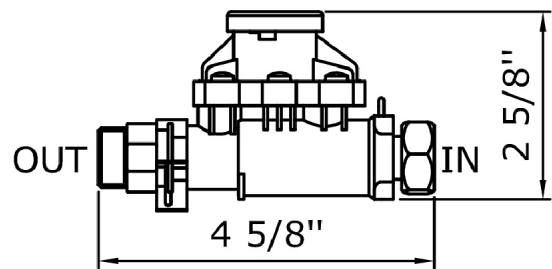

SHOWER

Z94156.1900

6 11/16" x 6 11/16" built-in multifunction shower head, with white led light, self powered.

6 11/16" x 6 11/16" stainless steel, built-in multifunction system with white led light, self powered, power connection not required

SHOWER

Z94156.1900 Disegno Complessivo / Overall Drawing

TURBINE HYDROGENERATOR
6 Volt C.C. 1,2 Watt

SHOWER

Z94156.1900

Certificazioni / Certifications

USA

IAPMO

SHOWER

Z94156.1900

Pesi e Misure / Weights and Sizes

Peso (Kg) Weight (lb)	1,42 (Kg)	3,13 (lb)
Volume test (dc3) - (in3)	7,09 (dc3)	432,66 (in3)
h (mm) - (in)	105,00 (mm)	4,13 (in)
L1 (mm) - (in)	250,00 (mm)	9,84 (in)
L2 (mm) - (in)	270,00 (mm)	10,63 (in)