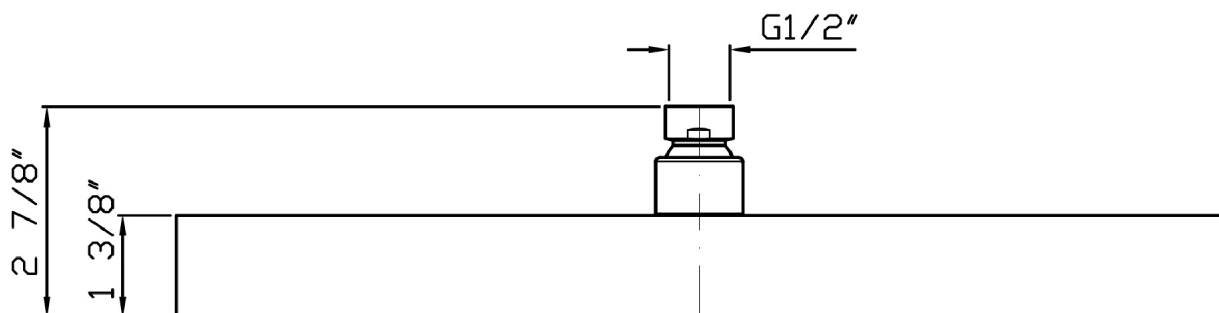

SHOWER

Z94145.1900 Disegno Complessivo / Overall Drawing