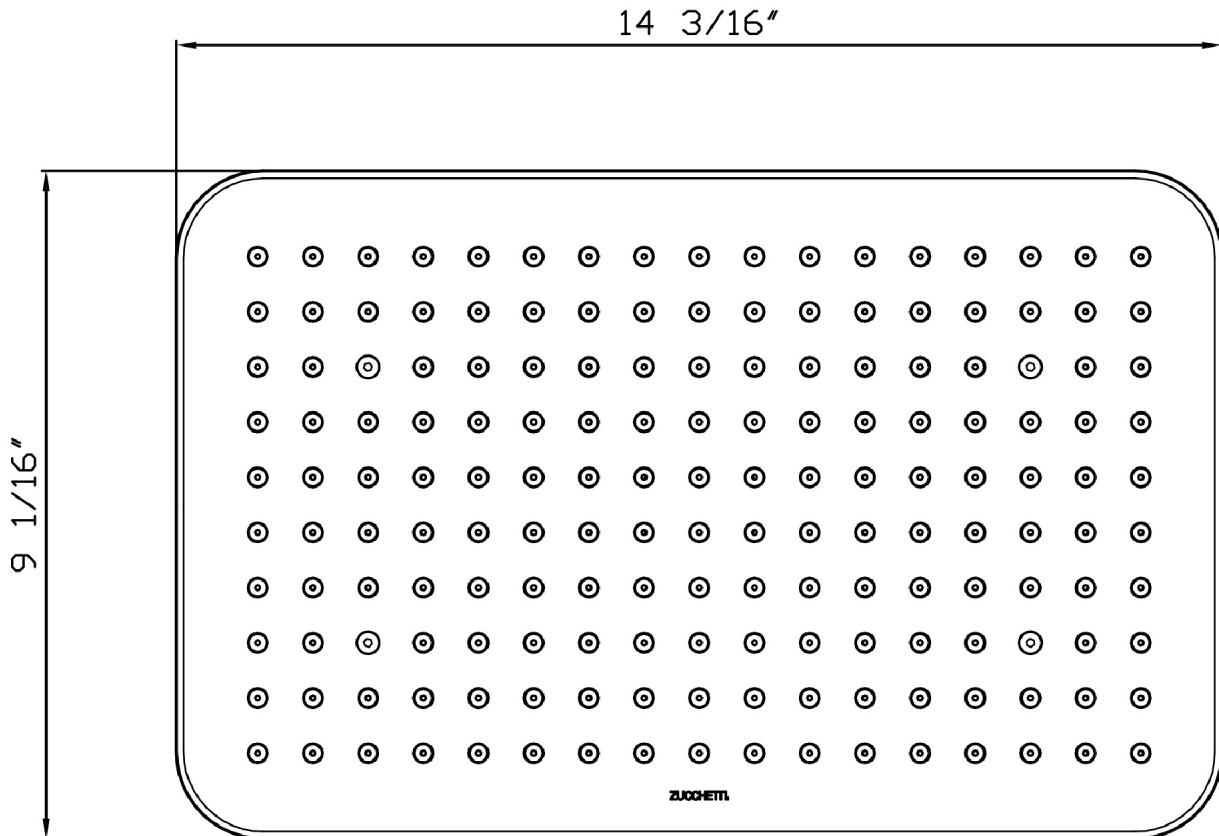

SHOWER

Z94145.1900 Disegno Complessivo / Overall Drawing