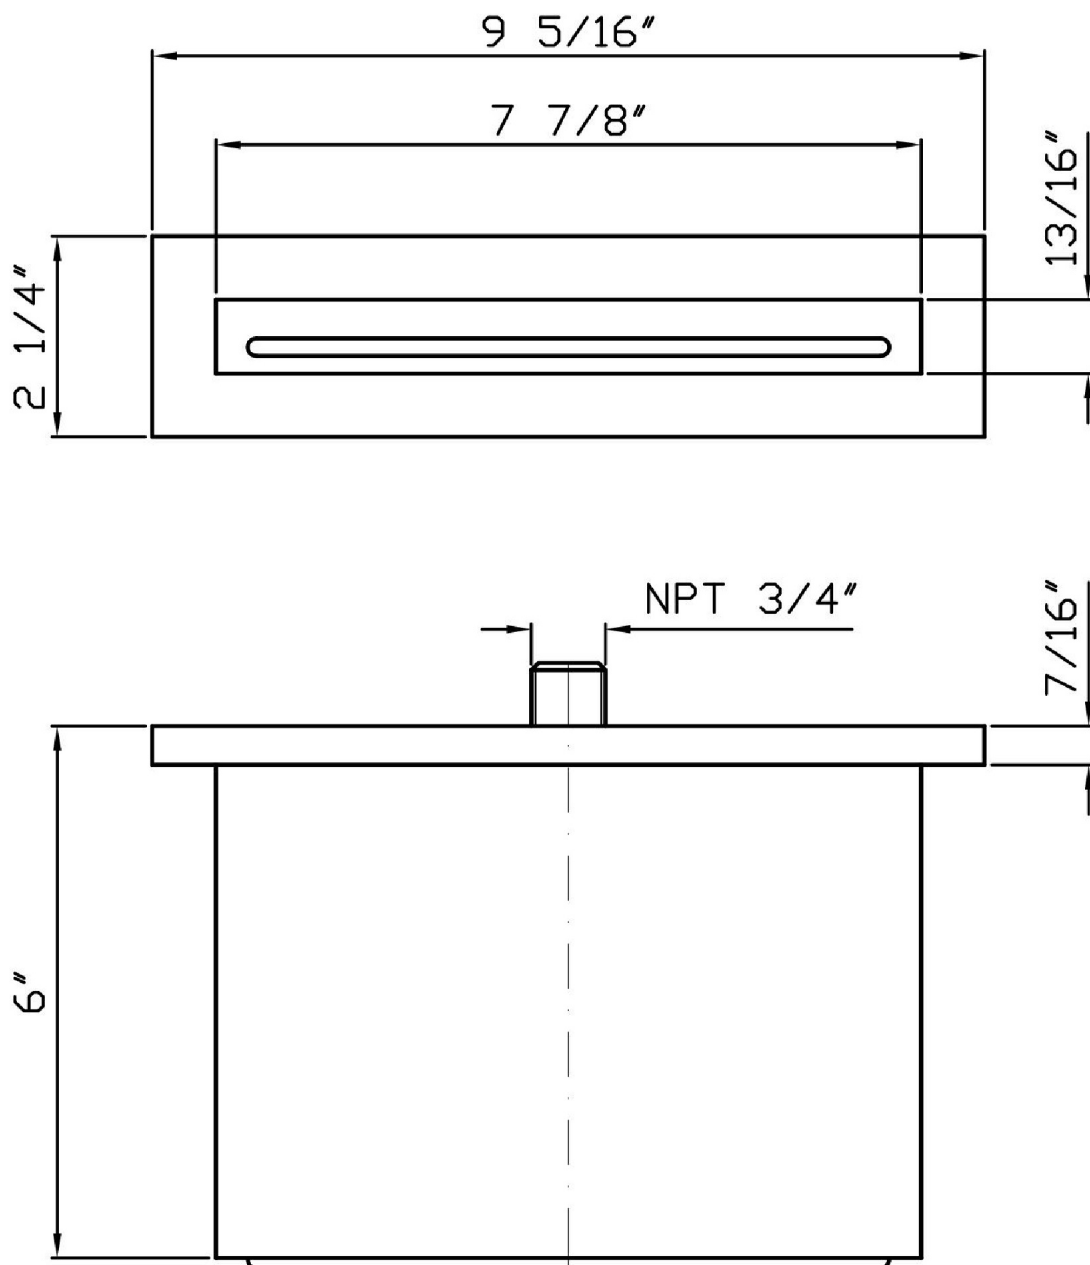

Brand ZUCCHETTI

Class

SHOWER PLUS

SHOWER

Z93770.1880 Overall Drawing