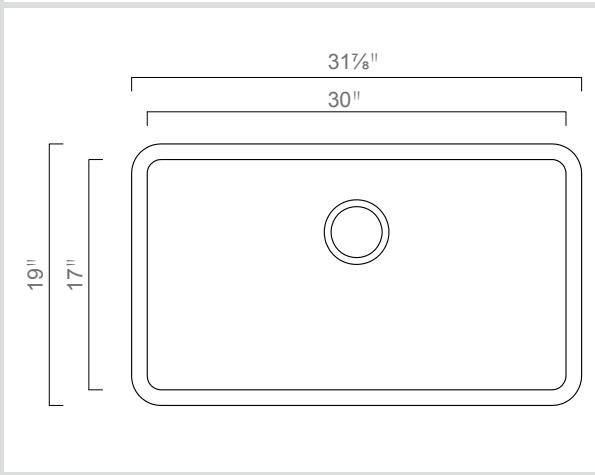

Zeffiro U 32" Super Single

Model Code: ZLC140U

Included Accessories

		
UMD	WK-06-40 CUPC	CARE KIT

Optional Accessories

Dimensions

Specifications

Description	Double bowl, Sink
Overall Sink Size	31 ⁷ / ₈ " x 19" x 12" deep
Bowl Dimensions	30" x 17" x 12" deep
Installation	Undermount
Thickness	19 ga
Material	Stainless steel SUS304

Installation

Fixings	Undermount clips supplied
Template	CAD on request
Min Cabinet Size	33"
Waste Holes	2 x 3 ¹ / ₂ " round Compatible with waste disposal
Sealing Strip	N/A

Plumbing

Waste Fittings	2 x (3 ¹ / ₂ " x 1 ¹ / ₂ ") basket waste included
----------------	---

Packaging

Carton Type	5-Pack, EPS protection & Carton
Gross Weight	45Lbs
Carton Size	34" x 22 ¹ / ₈ " x 18"
Package	5

SURFACE FINISH  Satin	WASTE KIT  3 ¹ / ₂ " 1 ¹ / ₂ "	MATERIAL  SUS 304 Stainless Steel
---	---	---