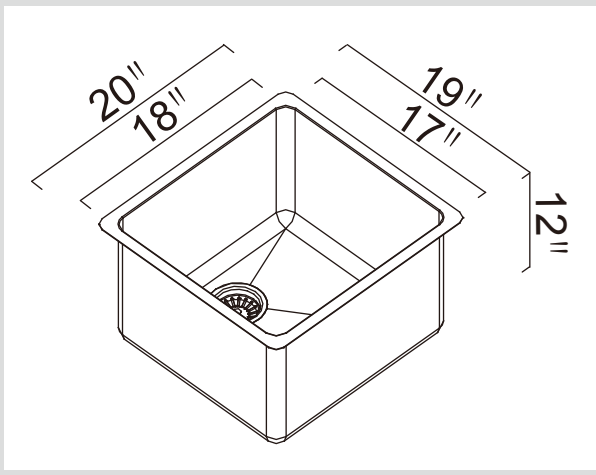

Zeffiro LT 20" Single Laundry

Model Code: ZLC120

Included Accessories

		
UMG	WK-06-40 CUPC	CARE KIT

Included Insert Accessories

Dimensions

Specifications

Description	Single bowl, Sink
Overall Sink Size	20" x 19" x 12" deep
Bowl Dimensions	18" x 17" x 12" deep
Installation	Undermount
Thickness	16 ga
Material	Stainless steel SUS304

Installation

Fixings	Undermount clips supplied
Template	CAD on request
Min Cabinet Size	21"
Waste Holes	1 x 3 1/2" round Compatible with waste disposal
Sealing Strip	N/A

Plumbing

Waste Fittings	1 x (3 1/2" x 1 1/2") basket waste included
----------------	--

Packaging

Carton Type	EPS protection & Carton
Gross Weight	13.86Lbs
Carton Size	22 5/8" x 14 3/4" x 20 5/8"
Package	1

SURFACE FINISH

WASTE KIT

MATERIAL

INSTALLATION OPTIONS

PROFILE

Limited 25 year Warranty: Zomodo Stainless Steel Sinks: Décor Living Innovations Inc. hereafter referred to as Décor, is pleased to offer a limited 25 year warranty with all Zomodo sinks used in normal domestic installations. Décor warrants its sinks to be free from all manufacturing defects in material and workmanship. Décor will repair or replace (at Décor's discretion), at no charge, excluding labour, any sink supplied by Décor that is proven to be defective under normal use. Please visit www.decor.ca to see full Terms & Conditions.