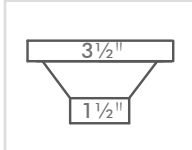

Zeffiro LT 20" Single Laundry

Model Code: ZLC120

Included Accessories

		
UMG	WK-06-40 CUPC	CARE KIT

Included Insert Accessories

Dimensions

Specifications

Description	Single bowl, Sink
Overall Sink Size	20" x 19" x 12" deep
Bowl Dimensions	18" x 17" x 12" deep
Installation	Undermount
Thickness	16 ga
Material	Stainless steel SUS304

Installation

Fixings	Undermount clips supplied
Template	CAD on request
Min Cabinet Size	21"
Waste Holes	1 x 3 1/2" round Compatible with waste disposal
Sealing Strip	N/A

Plumbing

Waste Fittings	1 x (3 1/2" x 1 1/2") basket waste included
----------------	--

Packaging

Carton Type	EPS protection & Carton
Gross Weight	13.86Lbs
Carton Size	22 5/8" x 14 3/4" x 20 5/8"
Package	1

SURFACE FINISH

WASTE KIT

MATERIAL

INSTALLATION OPTIONS

PROFILE

Limited 25 year Warranty: Zomodo Stainless Steel Sinks: Décor Living Innovations Inc. hereafter referred to as Décor, is pleased to offer a limited 25 year warranty with all Zomodo sinks used in normal domestic installations. Décor warrants its sinks to be free from all manufacturing defects in material and workmanship. Décor will repair or replace (at Décor's discretion), at no charge, excluding labour, any sink supplied by Décor that is proven to be defective under normal use. Please visit www.decor.ca to see full Terms & Conditions.