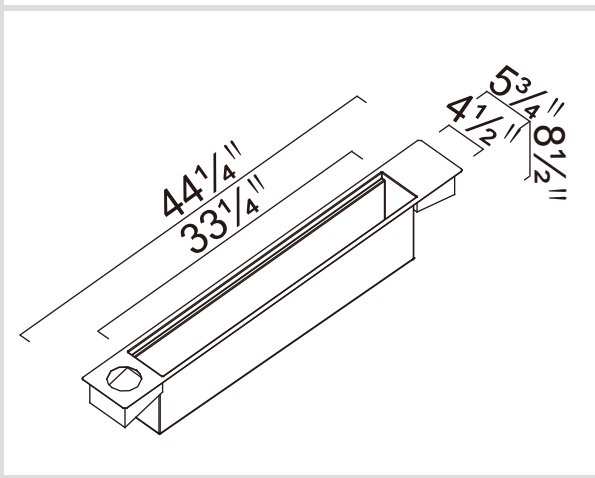

Panama App 44" Prep Sink

Model Code: PPC900

Included Accessories

Included Insert Accessories

Dimensions

Specifications

Description	Single bowl, Sink
Overall Sink Size	44 1/4" x 5 3/4" x 8 1/2" deep
Bowl Dimensions	33 1/4" x 4 1/2" x 8 1/2" deep
Installation	Inset
Thickness	18 ga
Material	Stainless steel SUS304

Installation

Fixings	Inset clips supplied
Template	CAD on request
Min Cabinet Size	48"
Waste Holes	1 x 2 3/4" round Compatible with waste disposal
Sealing Strip	N/A

Plumbing

Waste Fittings	1 x (2 3/4" x 1 1/2") basket waste included
----------------	--

Packaging

Carton Type	EPS protection & Carton
Gross Weight	31.3Lbs
Carton Size	48 3/8" x 9" x 11 3/8"
Package	1

SURFACE FINISH Scotchbrite	WASTE KIT 2 3/4" 1 1/2"	MATERIAL Stainless Steel
--	--	--

INSTALLATION OPTIONS Inset	 Flush-mount	PROFILE Horiz
--	-----------------	-----------------------------