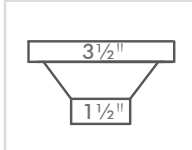

Montego 21.5" Single

Model Code: MOC508

Included Accessories

Optional Accessories

Dimensions

Specifications

Description	Single bowl, Sink
Overall Sink Size	21 5/8" x 17 1/2" x 9" deep
Bowl Dimensions	20" x 16" x 9" deep
Installation	Undermount
Thickness	18 ga
Material	Stainless steel SUS304

Installation

Fixings	Undermount clips supplied
Template	CAD on request
Min Cabinet Size	24"
Waste Holes	1 x 3 1/2" round Compatible with waste disposal
Sealing Strip	N/A

Plumbing

Waste Fittings	1 x (3 1/2" x 1 1/2") basket waste included
----------------	---

Packaging

Carton Type	EPS protection & Carton
Gross Weight	28.93Lbs
Carton Size	24 5/8" x 12 5/8" x 20 1/4"
Package	1

SURFACE FINISH

WASTE KIT

MATERIAL

INSTALLATION OPTIONS

PROFILE

Limited 25 year Warranty: Zomodo Stainless Steel Sinks; Décor Living Innovations Inc. hereafter referred to as Décor, is pleased to offer a limited 25 year warranty with all Zomodo sinks used in normal domestic installations. Décor warrants its sinks to be free from all manufacturing defects in material and workmanship. Décor will repair or replace (at Décor's discretion), at no charge, excluding labour, any sink supplied by Décor that is proven to be defective under normal use. Please visit [www.decor.ca](http://www.decor.ca) to see full Terms & Conditions.