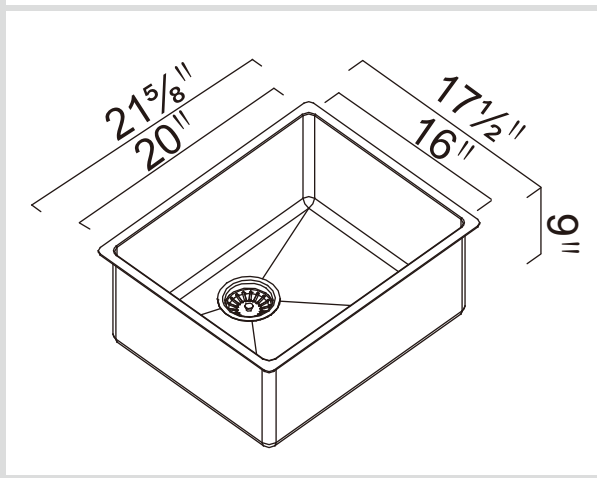

Montego 21.5" Single

Model Code: MOC508

Included Accessories

Optional Accessories

Dimensions

Specifications

Description	Single bowl, Sink
Overall Sink Size	21 5/8" x 17 1/2" x 9" deep
Bowl Dimensions	20" x 16" x 9" deep
Installation	Undermount
Thickness	18 ga
Material	Stainless steel SUS304

Installation

Fixings	Undermount clips supplied
Template	CAD on request
Min Cabinet Size	24"
Waste Holes	1 x 3 1/2" round Compatible with waste disposal
Sealing Strip	N/A

Plumbing

Waste Fittings	1 x (3 1/2" x 1 1/2") basket waste included
----------------	---

Packaging

Carton Type	EPS protection & Carton
Gross Weight	28.93Lbs
Carton Size	24 5/8" x 12 5/8" x 20 1/4"
Package	1

SURFACE FINISH

WASTE KIT

MATERIAL

INSTALLATION OPTIONS

PROFILE

Limited 25 year Warranty: Zomodo Stainless Steel Sinks; Décor Living Innovations Inc. hereafter referred to as Décor, is pleased to offer a limited 25 year warranty with all Zomodo sinks used in normal domestic installations. Décor warrants its sinks to be free from all manufacturing defects in material and workmanship. Décor will repair or replace (at Décor's discretion), at no charge, excluding labour, any sink supplied by Décor that is proven to be defective under normal use. Please visit [www.decor.ca](http://www.decor.ca) to see full Terms & Conditions.