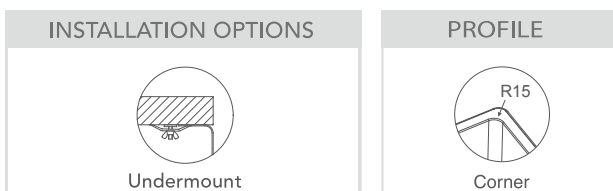

Packaging

Carton Type	Single Carton
Gross Weight	24 lbs
Carton Size	33 7/8" x 12 5/8" x 20 1/4"

Zomodo Product Certification: All Zomodo pressed sinks and waste kits sold in Canada are CSA approved. All Zomodo sinks are tested and exceed the requirements of CSA standard ASME A112.19.3-2008/CSA B45.4-08 - Stainless steel plumbing fixtures. Our Waste kits are tested and exceed the requirements of cUPC Standard. Our faucets are tested and exceed both cUPC and CSA standards.