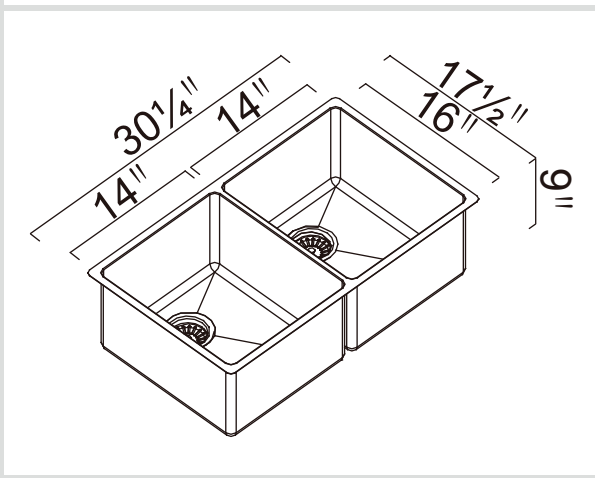

Dimensions

Specifications

Description	Double bowl, Sink
Overall Sink Size	30 1/4" x 17 1/2" x 9" deep
Bowl Dimensions	14" x 16" x 9" deep 14" x 16" x 9" deep
Installation	Undermount
Thickness	18 ga
Material	Stainless steel SUS304

Installation

Fixings	Undermount clips supplied
Template	zomodo.ca/product/moc356d
Min Cabinet Size	33"
Waste Holes	2 x 3 1/2" round Compatible with waste disposal
Sealing Strip	N/A

Plumbing

Waste Fittings	2 x (3 1/2" x 1 1/2") basket waste included