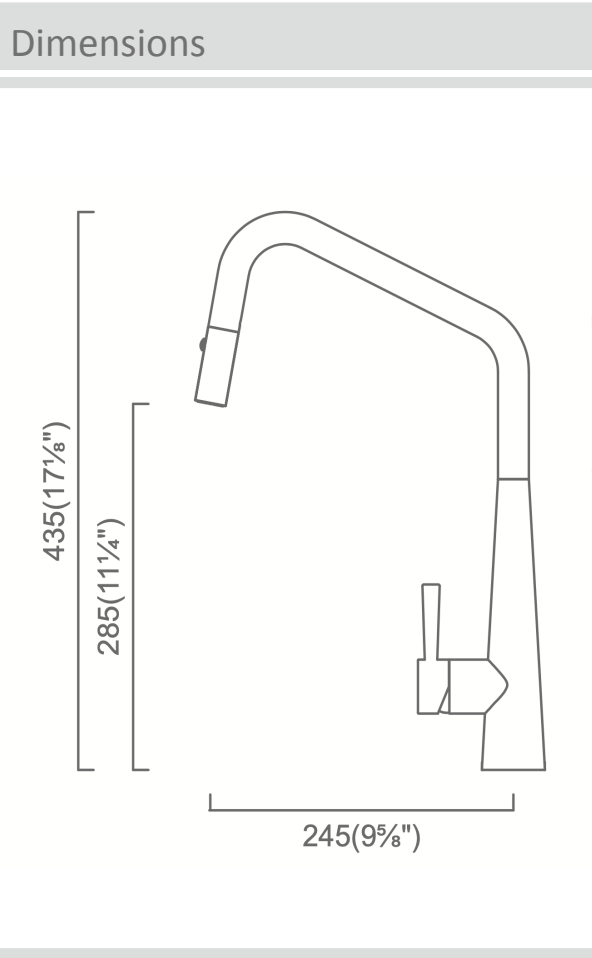

Orizuro 16 Dual Function Pull-Out Model Code: KTC016-BKD/RBD/EGD/PLD