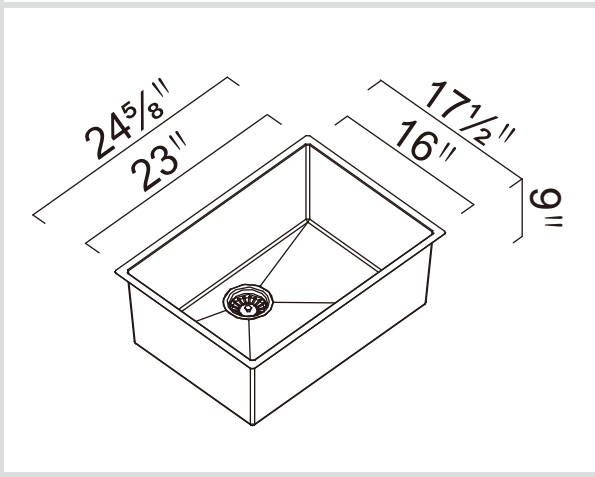

Cube 25" Single

Model Code: CRC584

Included Accessories

Optional Accessories

Dimensions

Specifications

Description	Single bowl, Sink
Overall Sink Size	24 5/8" x 17 1/2" x 9" deep
Bowl Dimensions	23" x 16" x 9" deep
Installation	Undermount
Thickness	18 ga
Material	Stainless steel SUS304

Installation

Fixings	Undermount clips supplied
Template	CAD on request
Min Cabinet Size	27"
Waste Holes	1 x 3 1/2" round Compatible with waste disposal
Sealing Strip	N/A

Plumbing

Waste Fittings	1 x (3 1/2" x 1 1/2") basket waste included
----------------	---

Packaging

Carton Type	EPS protection & Carton
Gross Weight	30.84Lbs
Carton Size	27" x 19 7/8" x 17 1/8"
Package	1

SURFACE FINISH

Microbrush

WASTE KIT

MATERIAL

SUS 304
Stainless Steel

INSTALLATION OPTIONS