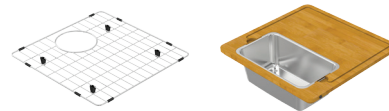

CRC584-K2 (Deluxe Kit)

5-Pack Code: CRC584
Single Pack Code: CRC584-S

Cube 25" Single

Included Accessories

UMD	WK-06-40 CUPC	CARE KIT

Optional Accessories

DGC584	CBB-1416C	COC-20
DTC-18	ASC406	DRC007