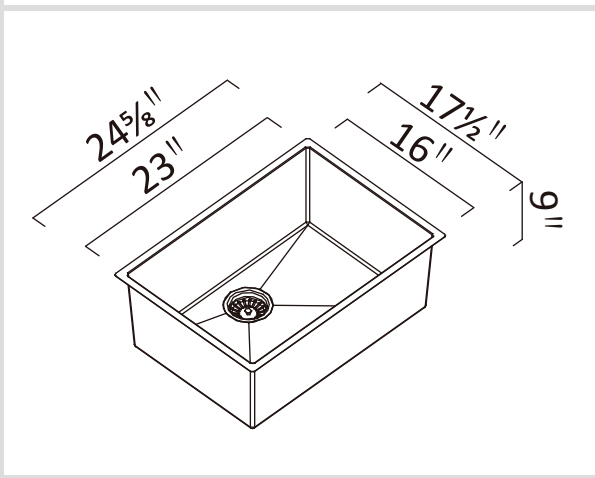

Dimensions

Specifications

Description	Single bowl, Sink
Overall Sink Size	24 5/8" x 17 1/2" x 9" deep
Bowl Dimensions	23" x 16" x 9" deep
Installation	Undermount
Thickness	18 ga
Material	Stainless steel SUS304

Installation

Fixings	Undermount clips supplied
Template	zomodo.ca/product/crc584
Min Cabinet Size	27"
Waste Holes	1 x 3 1/2" round Compatible with waste disposal
Sealing Strip	N/A

Plumbing

Waste Fittings	1 x (3 1/2" x 1 1/2") basket waste included

Packaging

Carton Type	5-Pack or Single Box Option
Gross Weight	5-Pack - 35 lbs Single Box - 7 lbs
Carton Size	5-Pack 27" x 19 1/8" x 17 1/8"

SURFACE FINISH Microbrush	WASTE KIT 	MATERIAL Stainless Steel

INSTALLATION OPTIONS Undermount	PROFILE Vert Horiz

Zomodo Product Certification: All Zomodo pressed sinks and waste kits sold in Canada are CSA approved. All Zomodo sinks are tested and exceed the requirements of CSA standard ASME A112.19.3-2008/CSA B45.4-08 - Stainless steel plumbing fixtures. Our Waste kits are tested and exceed the requirements of cUPC Standard. Our faucets are tested and exceed both cUPC and CSA standards.