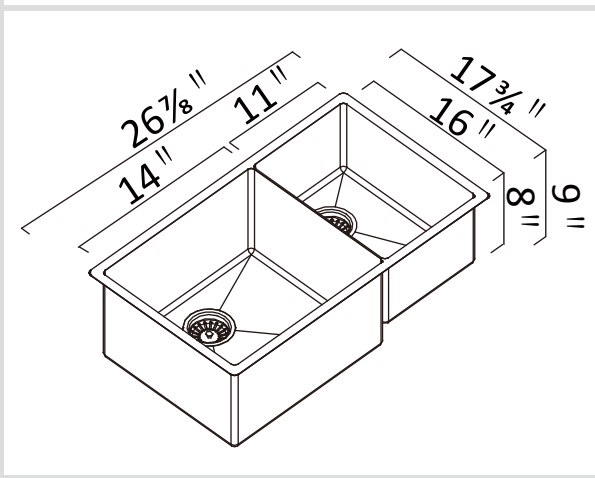

Dimensions

Specifications

Description	Double bowl, Sink
Overall Sink Size	26 7/8" x 17 3/4" x 9" deep
Bowl Dimensions	14" x 16" x 9" deep 11" x 16" x 8" deep
Installation	Undermount
Thickness	16 ga
Material	Stainless steel SUS304

Installation

Fixings	Undermount clips supplied
Template	zomodo.ca/product/cac635d3
Min Cabinet Size	30"
Waste Holes	2 x 3 1/2" round Compatible with waste disposal
Sealing Strip	N/A

Plumbing

Waste Fittings	2 x (3 1/2" x 1 1/2") basket waste included

Packaging

Carton Type	Single Carton
Gross Weight	20 lbs
Carton Size	29 7/8" x 12 5/8" x 20 1/4"

SURFACE FINISH Scotchbrite	WASTE KIT	MATERIAL Stainless Steel

INSTALLATION OPTIONS Undermount	PROFILE Corner

Zomodo Product Certification: All Zomodo pressed sinks and waste kits sold in Canada are CSA approved. All Zomodo sinks are tested and exceed the requirements of CSA standard ASME A112.19.3-2008/CSA B45.4-08 - Stainless steel plumbing fixtures. Our Waste kits are tested and exceed the requirements of cUPC Standard. Our faucets are tested and exceed both cUPC and CSA standards.