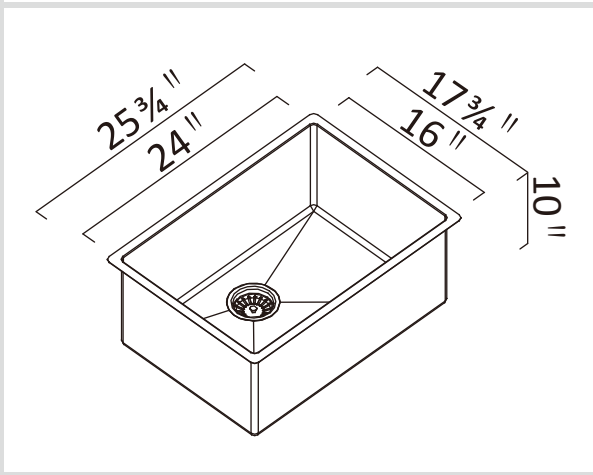

Dimensions

Specifications

Description	Single Bowl Sink
Overall Sink Size	25 3/4 " x 17 3/4 " x 10 " deep
Bowl Dimensions	24 " x 16 " x 10 " deep
Installation	Undermount
Material	16 ga SUS304 Stainless Steel
Finish	Scotchbrite Mirror

Installation

Fixings	Undermount clips supplied
Template	zomodo.ca/product/cac610
Min Cabinet Size	27 "
Waste Holes	1 x 3 1/2 " round Compatible with waste disposal
Sealing Strip	N/A

Plumbing

Waste Fittings	1 x (3 1/2 " x 1 1/2 ") basket waste included

Packaging

Carton Type	Single Carton
Gross Weight	18 lbs
Carton Size	28 3/4 " x 12 5/8 " x 20 1/4 "

SURFACE FINISH PearlArc	WASTE KIT	MATERIAL SUS 304 Stainless Steel

INSTALLATION OPTIONS Undermount	PROFILE Corner

Zomodo Product Certification: All Zomodo pressed sinks and waste kits sold in Canada are CSA approved. All Zomodo sinks are tested and exceed the requirements of CSA standard ASME A112.19.3-2008/CSA B45.4-08 - Stainless steel plumbing fixtures. Our Waste kits are tested and exceed the requirements of cUPC Standard. Our faucets are tested and exceed both cUPC and CSA standards.