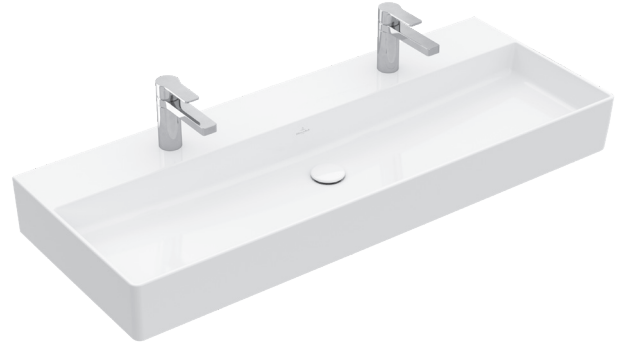

Memento 2.0 Wall-mounted Sink

Features

- Wall-mounted Sink
- 47 1/4" x 18 1/2" (1200 x 470 mm)
- 2 punched out single holes 1 3/8" (35 mm)
- With overflow
- centered drain
- ground contact surface for countertop installations

Optional CeramicPlus: Ceramicplus is a particularly easy-care and dirt-repellent surface. With ceramicplus water immediately forms droplets that simply flow off the surface, taking the dissolved dirt and limescale with them.

Product Specification

This wall-mounted sink is made of finefire clay. The surface-mounted sink is 47 1/4" (1200mm) x 18 1/2" (470 mm). The product is with overflow. The product is with ceramic plus. The wall-mounted sink is Villeroy & Boch model 4A22UT.