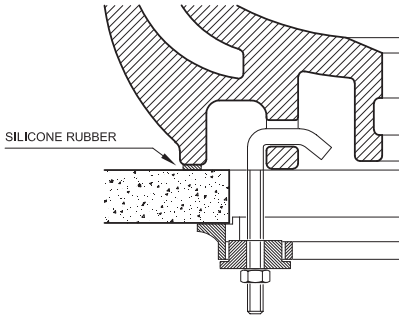

5154 0U XX

Loop & Friends - Vessel Sink

Features

- Vessel Sink
- 23" x 15" (585 x 380 mm)
- Without faucet hole
- With overflow
- Centered drain
- Fully glazed

Optional ceramicplus - ceramicplus is a particularly easy-care and dirt-repellent surface. With ceramicplus water immediately forms droplets that simply flow off the surface, taking the dissolved dirt and limescale with them.

Product Specification

This vessel sink is made of vitreous china. The vessel sink is 23" (585mm) x 15" (380mm). The product is with overflow. The product is with ceramic plus. The vessel sink is Villeroy & Boch model 51540U.

Components

Included	
5154 0U XX	Vessel Sink, Incl. template, incl. valve with ceramic valve cover, Incl. extended ball rod for pop-up waste, incl. tightening nut for tailpiece, incl. washer for tailpiece, Fastening set
9223 00 61	Tailpiece Drain Assembly
6802 00 XX	Closeable valve with ceramic lid
Required	
9223 10 61	Pop-Up Assembly

Installation Notes

Install this product according to the installation manual.

Technical Information

Material	Vilboplus
Warranty	One year limited warranty
Waste diameter	1 1/4" O.D.
Basin dimensions	21 1/2" x 13 3/8" (545 x 340mm)