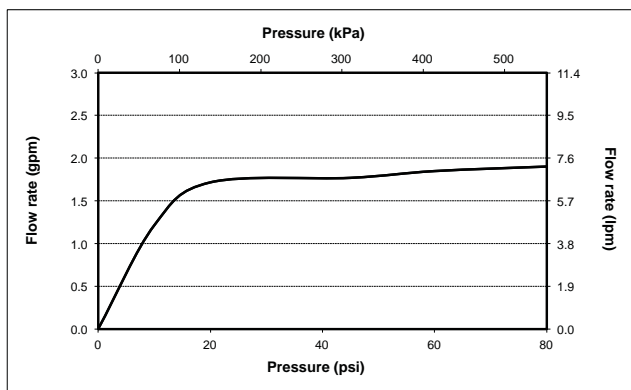

TS112BL12

Classic Series Aero Rain Shower

SPECIFICATIONS

- Warranty: Lifetime Limited Warranty (Residential Use)
  One Year (Commercial Use)
- Material: Brass
- Shipping Weight: 8.2 lbs.
- Shipping Dimensions: 13-1/8" x 14-1/8" x 4-1/4"
- Maximum Flow Rate: 2.0 gpm (7.5 lpm)

INSTALLATION NOTES

1. Required Components:
2. TS110MV16 (Wall Mount Shower Arm)
   - TS110MC6 (Ceiling Mount Shower Arm)

Shown with
TS110MV16