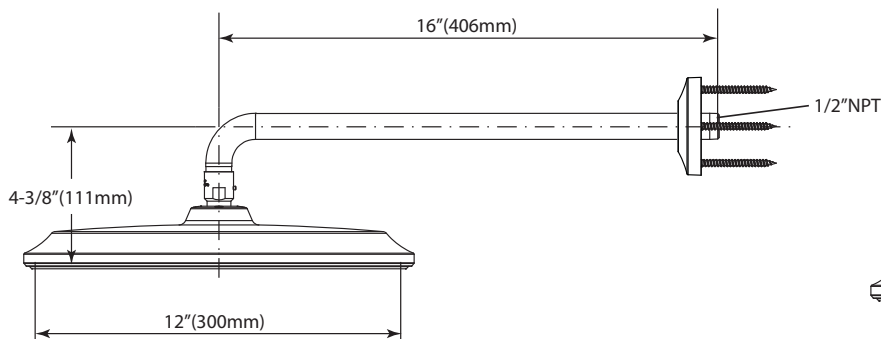

TS112BL12

Classic Series Aero Rain Shower

SPECIFICATIONS

- Warranty: Lifetime Limited Warranty (Residential Use)
  One Year (Commercial Use)
- Material: Brass
- Shipping Weight: 8.2 lbs.
- Shipping Dimensions: 13-1/8" x 14-1/8" x 4-1/4"
- Maximum Flow Rate: 2.0 gpm (7.5 lpm)

INSTALLATION NOTES

1. Required Components:
2. TS110MV16 (Wall Mount Shower Arm)
   - TS110MC6 (Ceiling Mount Shower Arm)

Shown with
TS110MV16