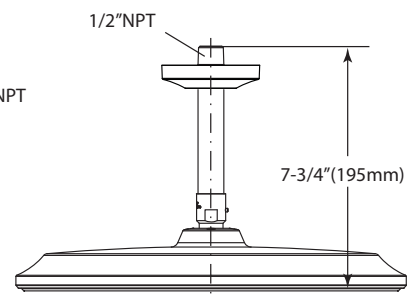

Shown with
TS110MC6