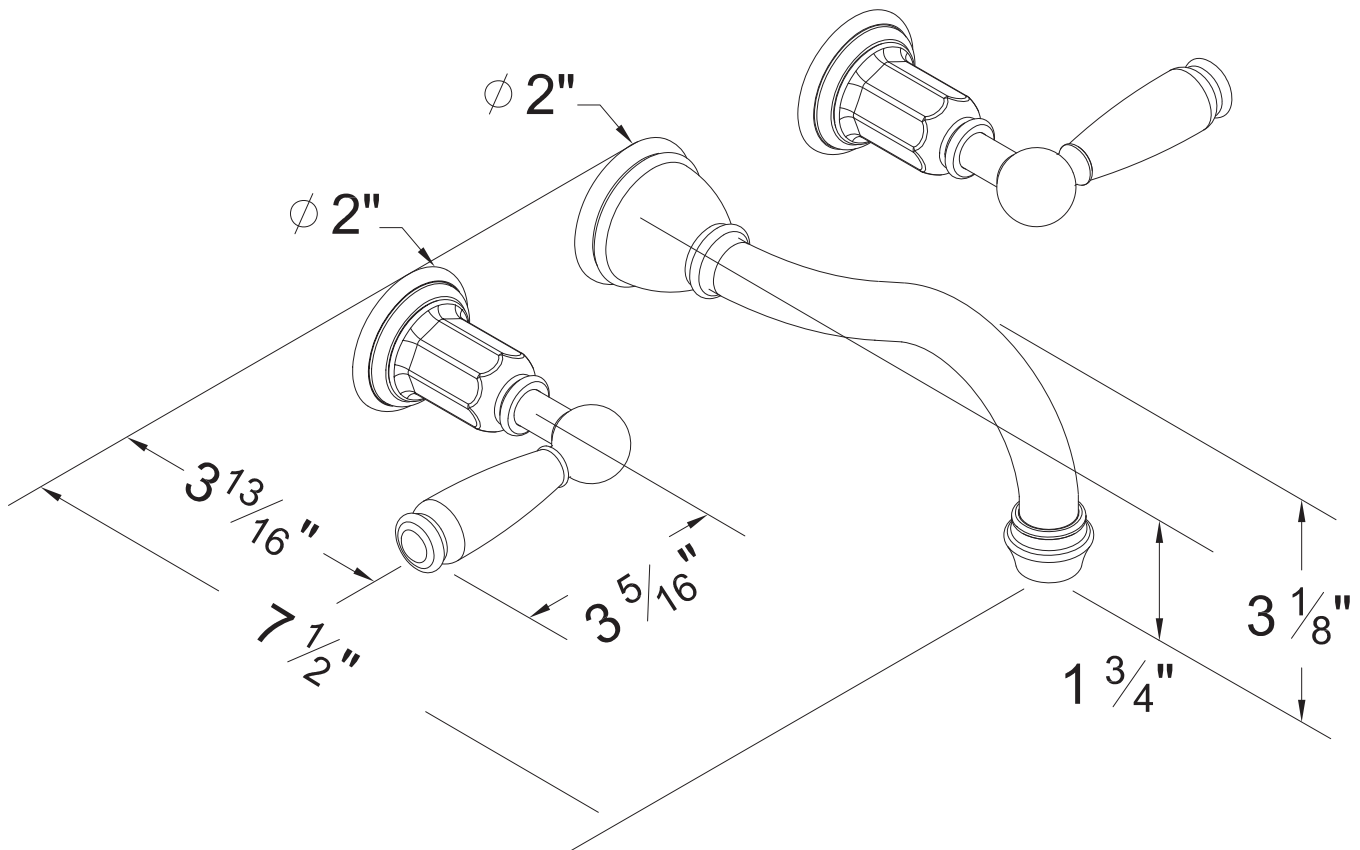

PRODUCT SPECIFICATION SHEET

ITEM # 2929EY-TM TRIM Wall mount Widespread lavatory set

- "EY" style handles
- Solid brass
- 1.2 GPM (CALGreen Compliant)
- VALVES NOT INCLUDED
- USE SA-CORNER-SET
- DRAIN ASSEMBLY NOT INCLUDED
- Pre-assembled handles
- 22 finishes available

The measurements shown are for reference only. Products and specifications shown are subject to change without notice.