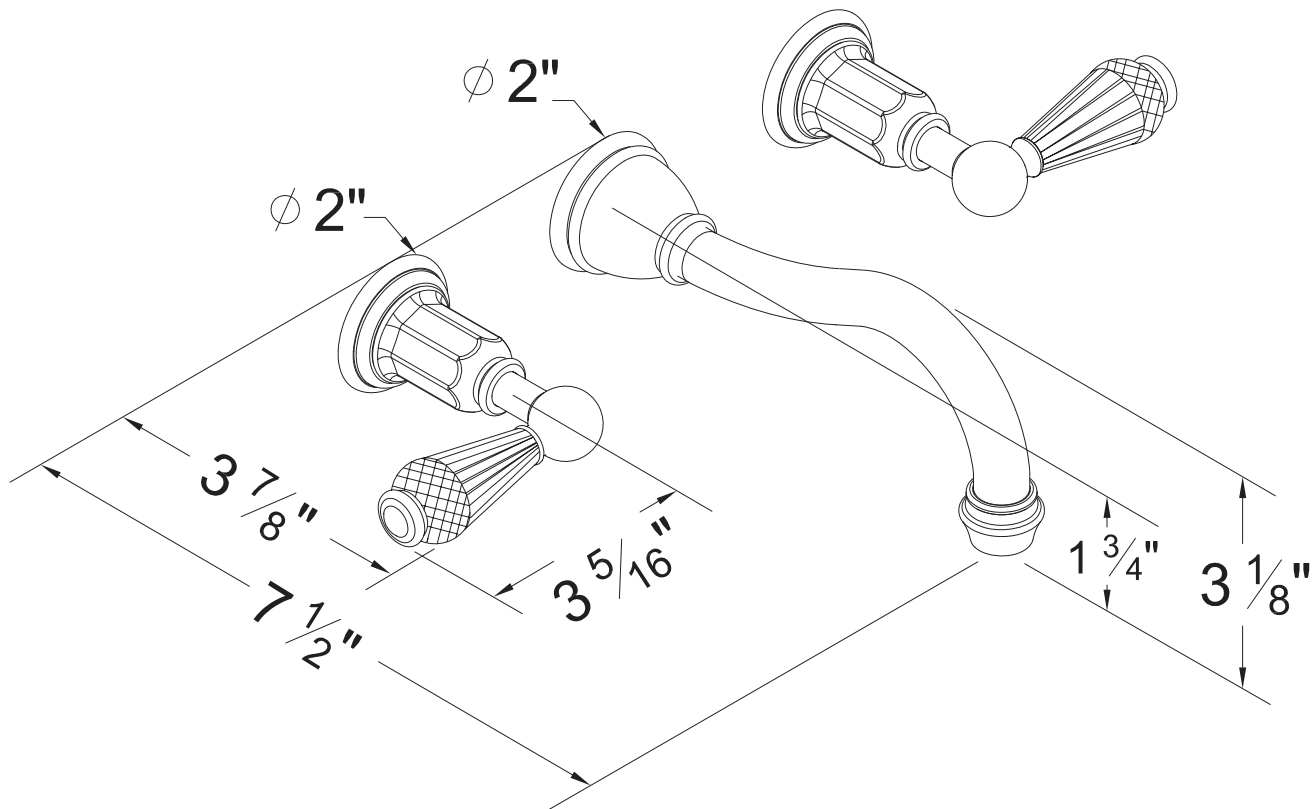

## PRODUCT SPECIFICATION SHEET

### ITEM # 2929EC-TM TRIM Wall mount Widespread lavatory set

- "EC" style handles
- Solid brass
- 1.2 GPM (CALGreen Compliant)
- **Swarovski crystal insert**
- VALVES NOT INCLUDED
- USE SA-CORNER-SET
- DRAIN ASSEMBLY NOT INCLUDED
- Pre-assembled handles
- 22 finishes available

The measurements shown are for reference only. Products and specifications shown are subject to change without notice.