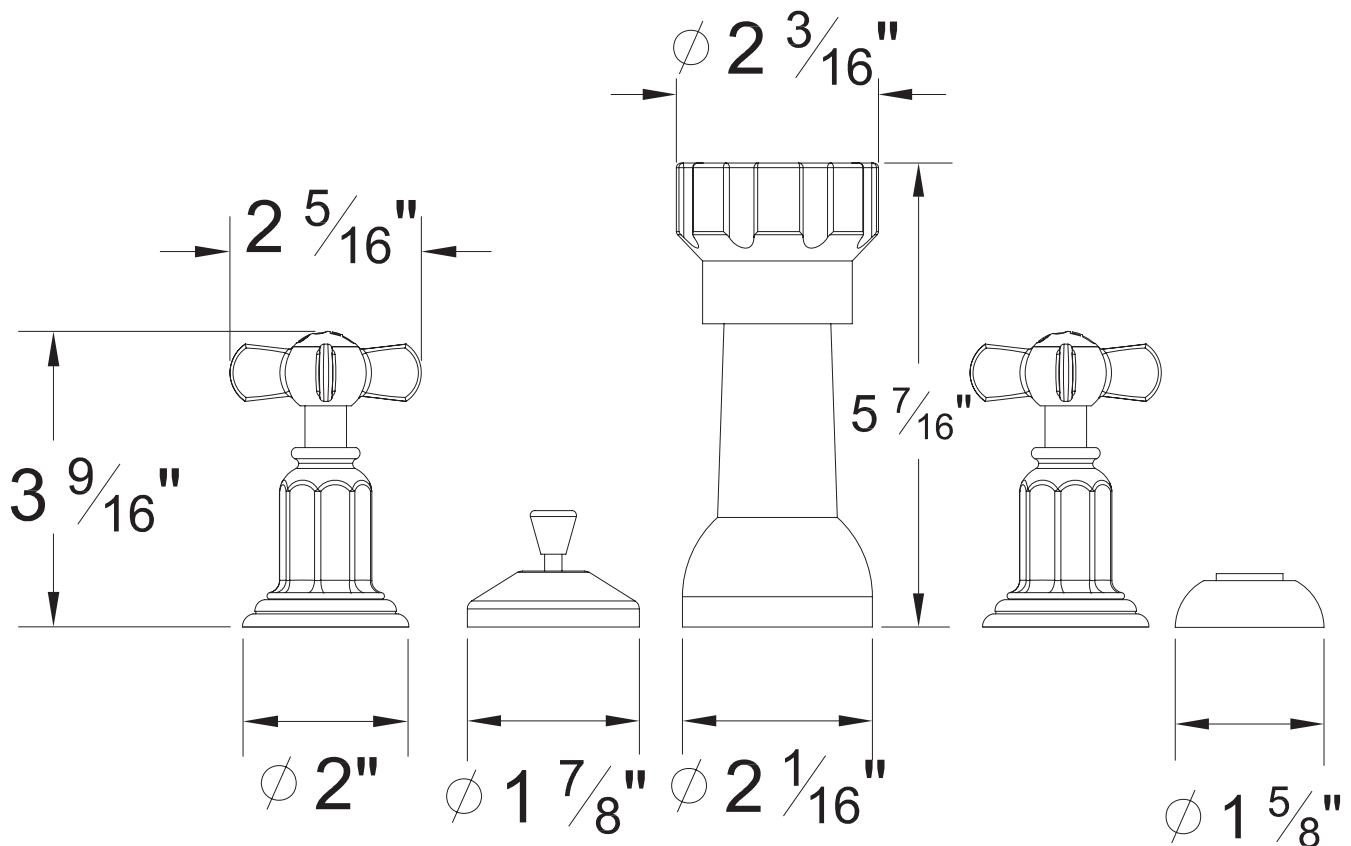

## PRODUCT SPECIFICATION SHEET

### ITEM # 2970ET Bidet fitting

- "ET" style handles
- Includes an integral vacuum breaker
- Includes aerated spray
- Includes 1-1/4" pop-up drain assembly
- 1/4 turn ceramic disk cartridge

The measurements shown are for reference only. Products and specifications shown are subject to change without notice.