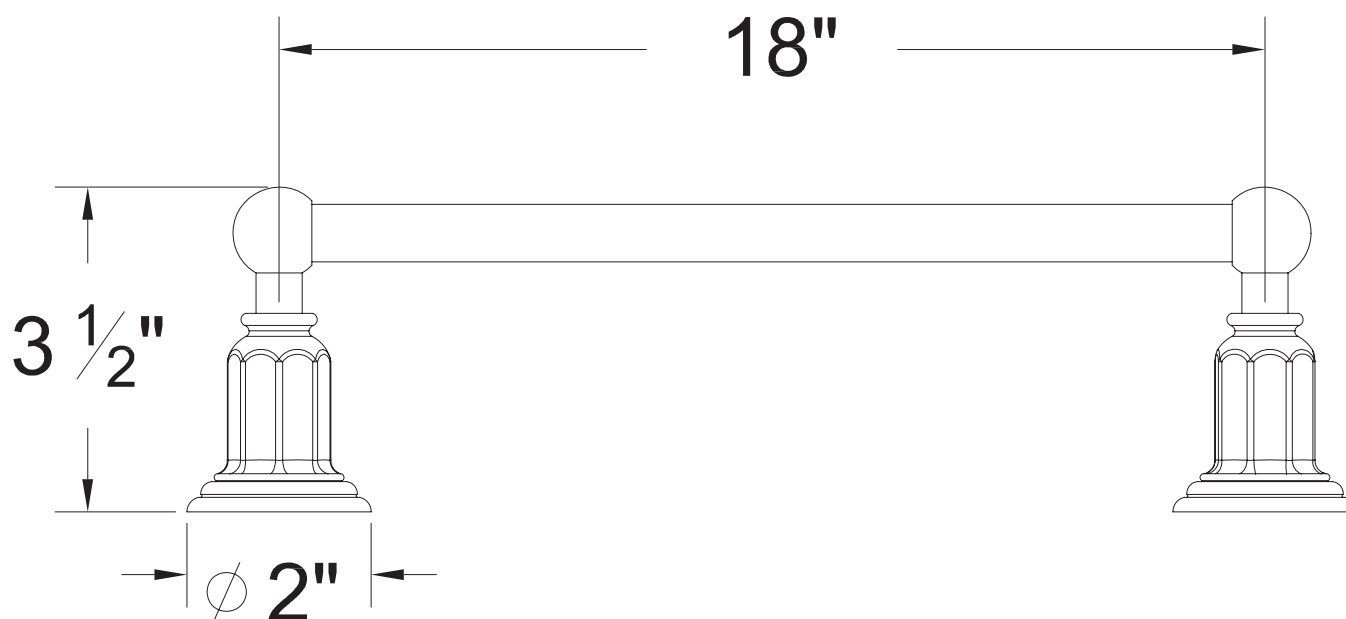

PRODUCT SPECIFICATION SHEET

ITEM # 2962VA
18" Towel bar

- Matches EY handles

The measurements shown are for reference only. Products and specifications shown are subject to change without notice.

www.santecfaucet.com | P: 310.542.0063 F: 310.542.5681