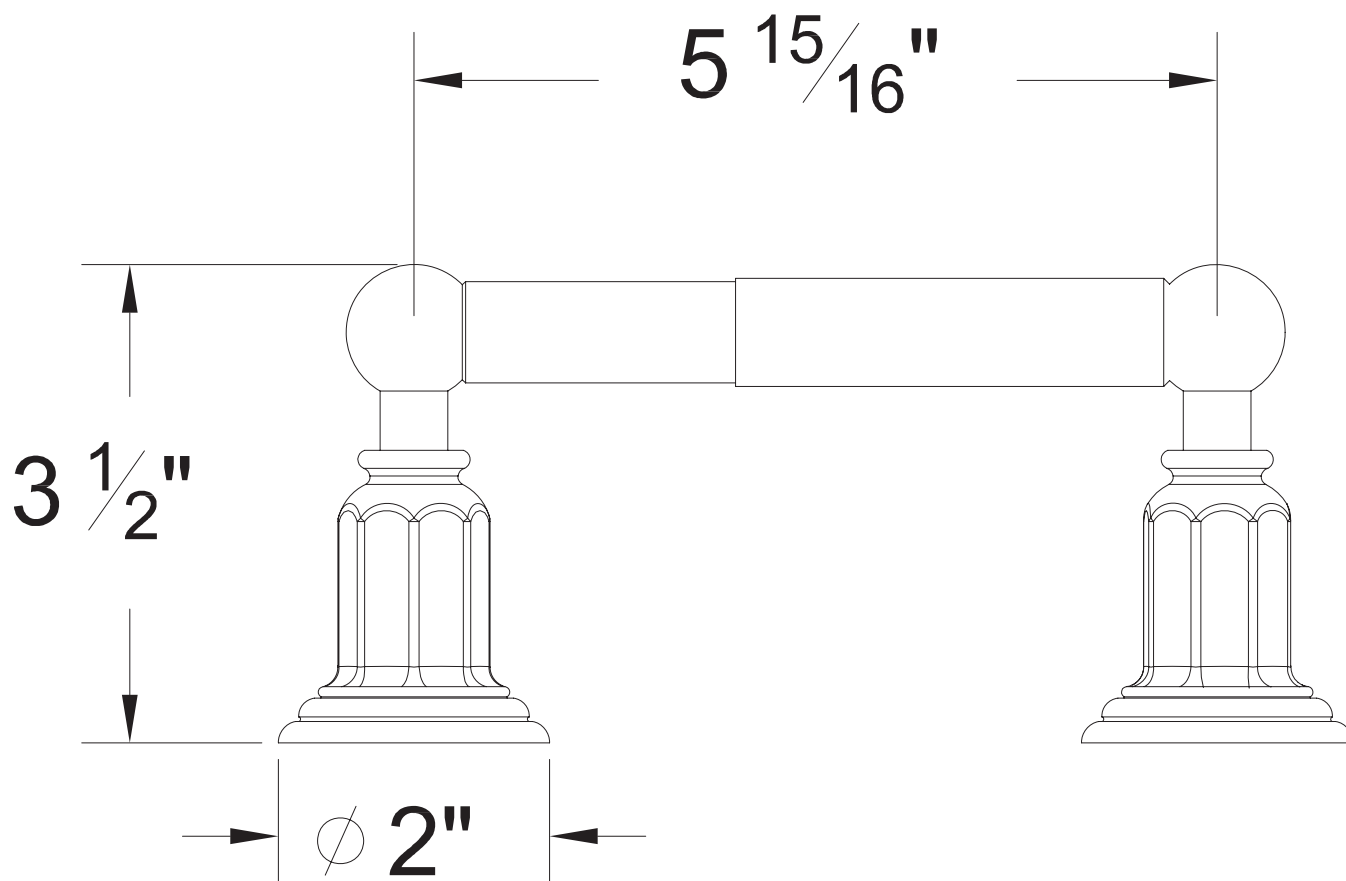

PRODUCT SPECIFICATION SHEET

ITEM # 2965VA
Paper holder

- Matches EY handles

The measurements shown are for reference only. Products and specifications shown are subject to change without notice.