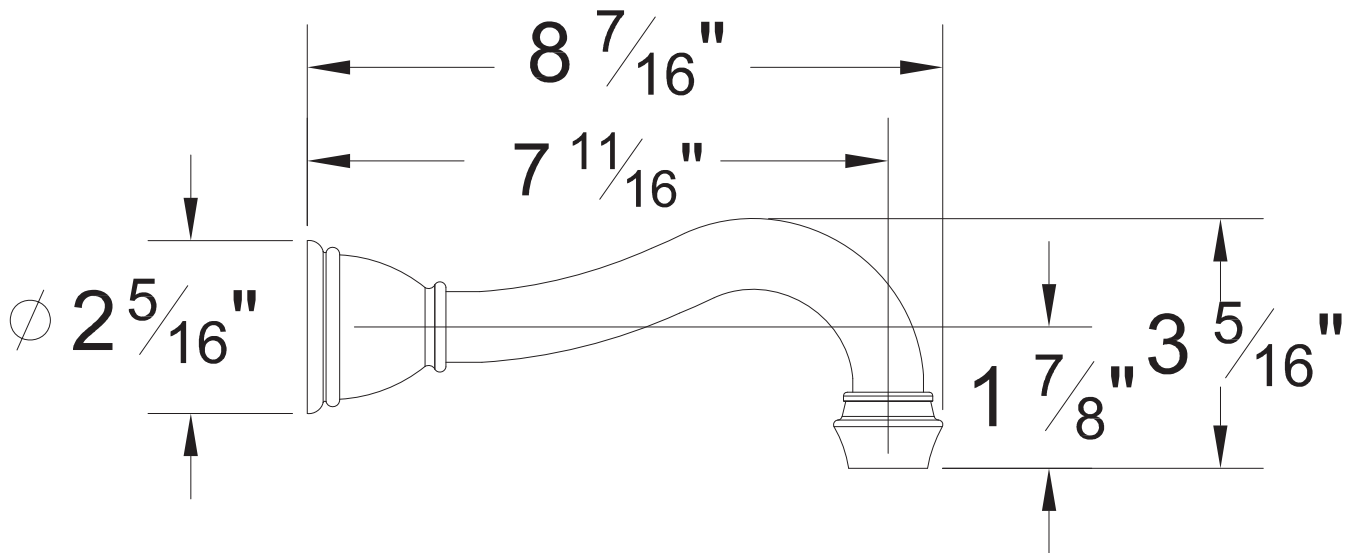

PRODUCT SPECIFICATION SHEET

ITEM # 2918VA Tub spout

- 1/2" NPT female connection
- Spout center to wall distance 7-1/2"
- NOT RECOMMENDED TO BE USED IN ROMAN TUB APPLICATION

The measurements shown are for reference only. Products and specifications shown are subject to change without notice.