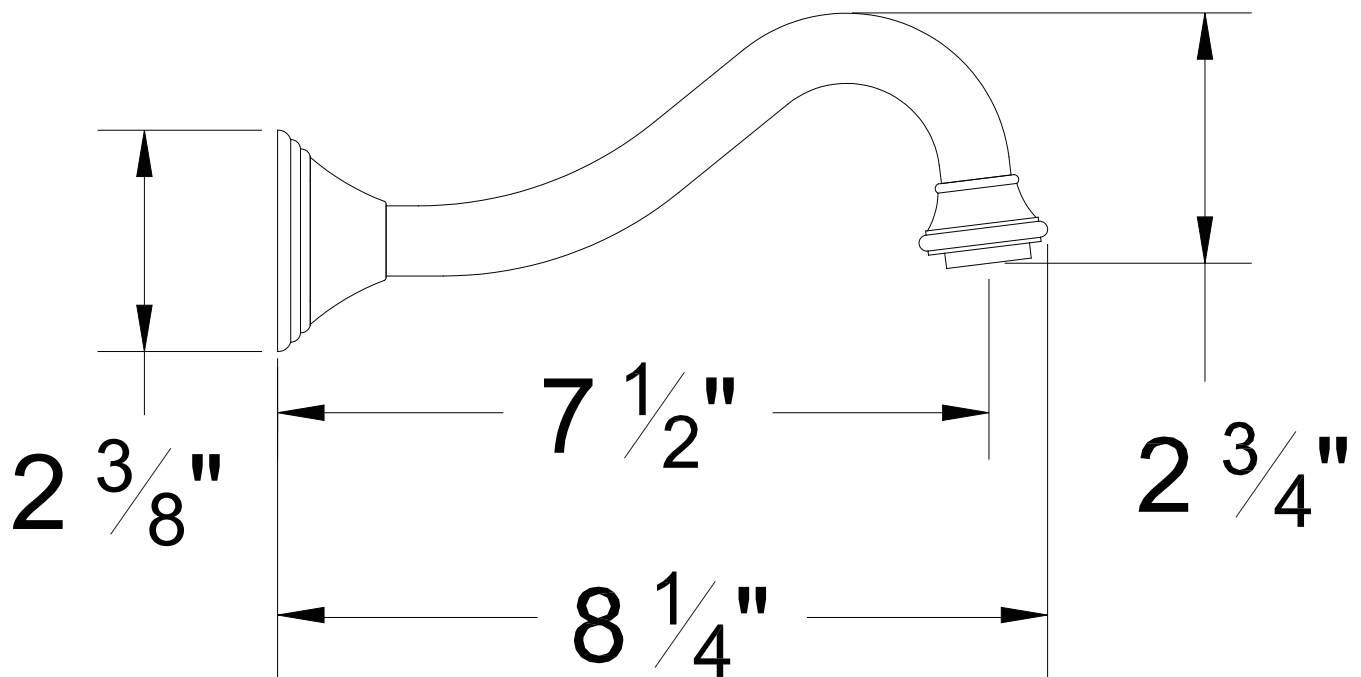

PRODUCT SPECIFICATION SHEET

ITEM # 2518ST

Tub spout

- 1/2" NPT female connection
- Spout center to wall distance 7-1/2"
- NOT RECOMMENDED TO BE USED IN ROMAN TUB APPLICATION

The measurements shown are for reference only. Products and specifications shown are subject to change without notice.