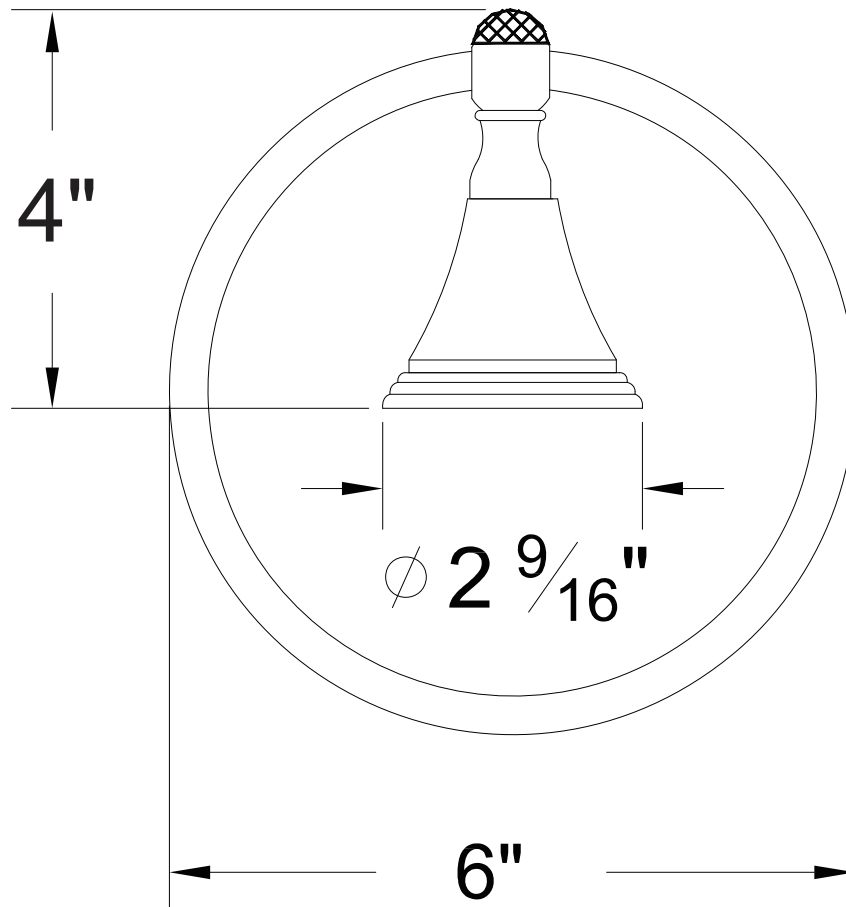

**PRODUCT SPECIFICATION SHEET**

**ITEM # 2264SU**  
**Towel ring**

- Matches KC handles

The measurements shown are for reference only. Products and specifications shown are subject to change without notice.