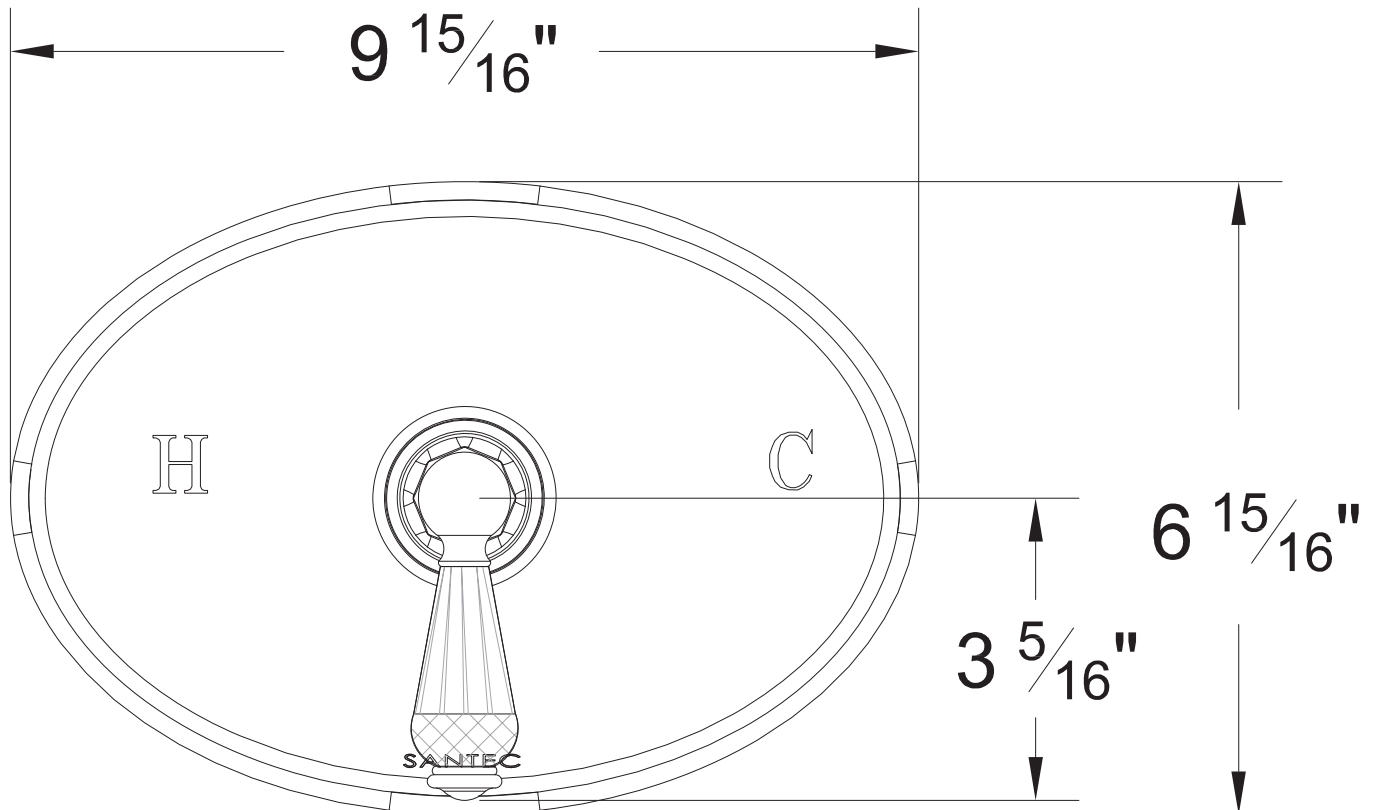

PRODUCT SPECIFICATION SHEET

ITEM # 2931EC-TM

TRIM

Pressure balanced control

- "EC" style handle
- Includes standard shower plate and handle
- VALVE NOT INCLUDED
- USE PB-3800 VALVE

The measurements shown are for reference only. Products and specifications shown are subject to change without notice.