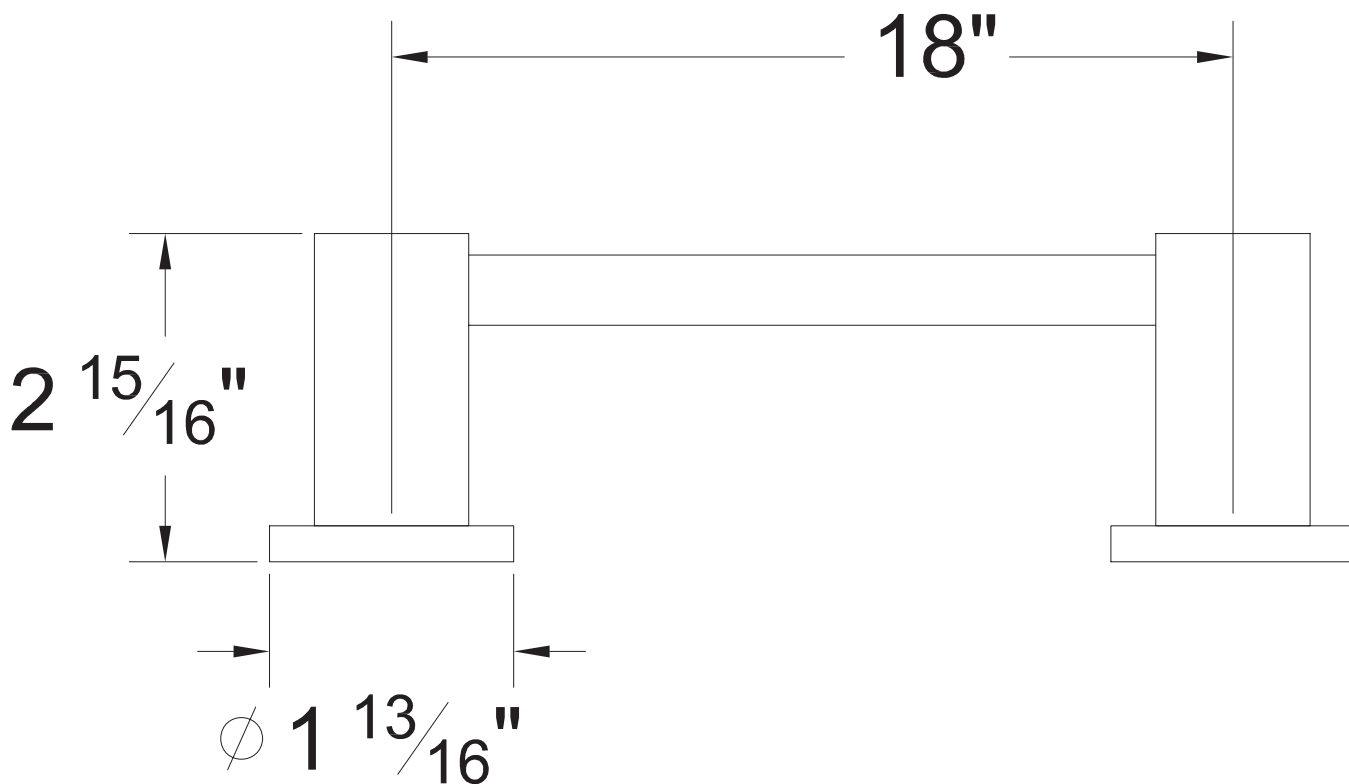

**PRODUCT SPECIFICATION SHEET**

**ITEM # 2662EA**  
**18" Towel bar**

- Matches EZ handles

The measurements shown are for reference only. Products and specifications shown are subject to change without notice.