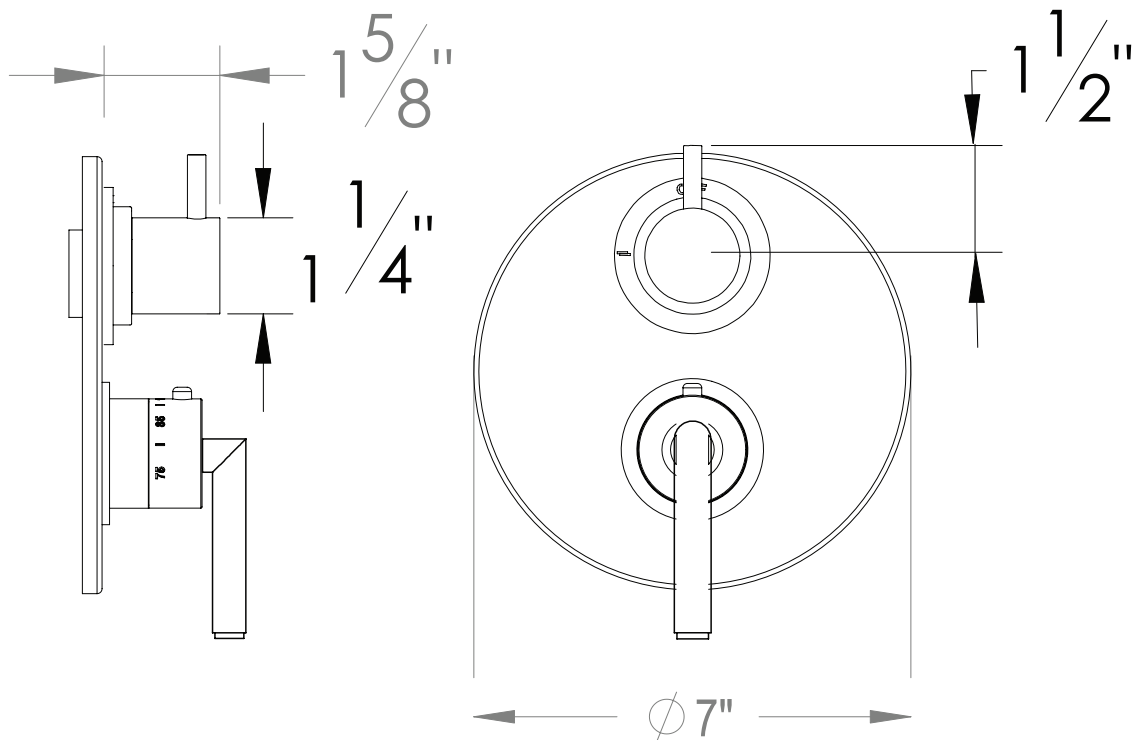

PRODUCT SPECIFICATION SHEET

ITEM # 7098FO-TM

TRIM (Shared function)

1/2" Thermostatic trim with 3-way diverter

- "FO" style handles
- Includes trim plate and handles
- VALVE NOT INCLUDED
- USE TH-8303 VALVE
- Shut-off / diverter for Three Outlets

The measurements shown are for reference only. Products and specifications shown are subject to change without notice.

www.santecfaucet.com | P: 310.542.0063 F: 310.542.5681