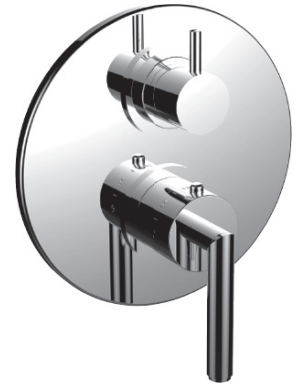

PRODUCT SPECIFICATION SHEET

ITEM # 7098FO-TM

TRIM (Shared function)

1/2" Thermostatic trim with 3-way diverter

- "FO" style handles
- Includes trim plate and handles
- VALVE NOT INCLUDED
- USE TH-8303 VALVE
- Shut-off / diverter for Three Outlets