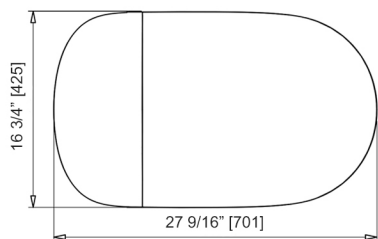

STUDIOLUX

SLi 5200

ONE PIECE INTELLIGENT TOILET

*Note: If baseboards are used measure minimum 12" [305] from baseboard.

Features

| | | |
|-------------------|---|---|
| Dimensions | L 27 9/16" x W 16 3/4" x H 18 7/8" | |
| Weight | 110 lbs (50 kg) | |
| Material Finish | Vitreous China, ABS Scratch Resistant Lid and Micro Shield™ Antibacterial Glaze | |
| Color | White | |
| Water Consumption | Siphon Jet Rimless Dual Flush 1.28/1.0 GPF (4.8/3.8 LPF) | |
| Configuration | 12" Rough In | Adjustable Water Temperature (3 Levels) |
| | Floor mounted/ Siphonic | Instantly Warm Water Temperature |
| | Elongated Bowl Shape | Adjustable Shower and Massaging |
| | ADA Height Toilet Bowl | Adjustable Self-Warming Seat (3 Levels) |
| | Pump Operated | Removable SS Wand for Cleaning |
| | Auto Flush Feature | Micro Shield™ Antibacterial Coating |
| | Rear/Lady Wash | ABS Scratch Resistant Seat Lid |
| | Warm Air Dryer | Customizable LED light bar |
| | Deodorizer | |