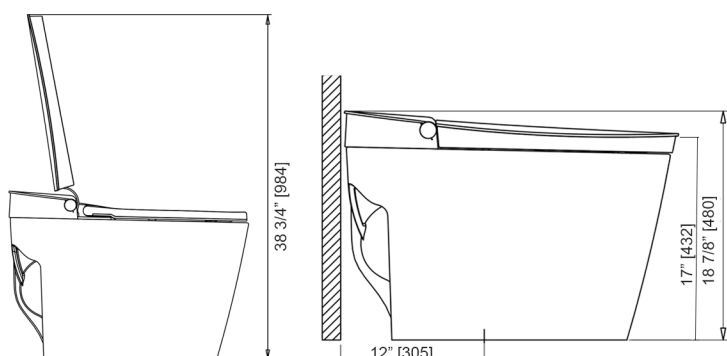

STUDIOLUX

SLi 5200

ONE PIECE INTELLIGENT TOILET

*Note: If baseboards are used measure minimum 12" [305] from baseboard.

Features

| | | |
|-------------------|---|---|
| Dimensions | L 27 9/16" x W 16 3/4" x H 18 7/8" | |
| Weight | 110 lbs (50 kg) | |
| Material Finish | Vitreous China, ABS Scratch Resistant Lid and Micro Shield™ Antibacterial Glaze | |
| Color | White | |
| Water Consumption | Siphon Jet Rimless Dual Flush 1.28/1.0 GPF (4.8/3.8 LPF) | |
| Configuration | 12" Rough In | Adjustable Water Temperature (3 Levels) |
| | Floor mounted/ Siphonic | Instantly Warm Water Temperature |
| | Elongated Bowl Shape | Adjustable Shower and Massaging |
| | ADA Height Toilet Bowl | Adjustable Self-Warming Seat (3 Levels) |
| | Pump Operated | Removable SS Wand for Cleaning |
| | Auto Flush Feature | Micro Shield™ Antibacterial Coating |
| | Rear/Lady Wash | ABS Scratch Resistant Seat Lid |
| | Warm Air Dryer | Customizable LED light bar |
| | Deodorizer | |

Codes/Standards

ASME A112.19.2-2013/CSA B45.1-13, ASSE 1002
 PREMIUM High-Efficiency toilet (HET)
 MAP RATING HIGHLY RECOMMENDED FLUSH PERFORMANCE
 EPA WaterSense®

Details

The SLi5200 Toilet features sharp geometric curves while conveying a modern style. Our SLi5200 Intelligent Toilet is equipped with a fully customizable LED light bar, bottom inlet, vertical outlet, dual flush, Micro Shield™ Antibacterial glaze, a silent seat and 12" rough-in dimension.