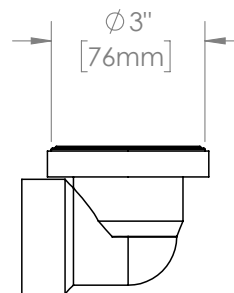

604X|Y|Y|Y|HK-ZZZZ

1-1/2" Schedule 40 ABS Bath Waste/Overflow - Half Kit

Project Name: _____

Project Number: _____

Fixture #

Specification:

Offset style 1-1/2" Schedule 40 ABS Solvent Weld Bath Waste/Overflow Half Kit (Less Tee) shall feature a Spin-on TiePlate, Angle Adapter (use optional), SlideOn™ Faceplate and Closure Mechanism.

*Certification

*The "cSAUS Meets UPC" mark means the product conforms to the requirements of the NPC, UPC, IPC and IRC.

Refer to Side B for Faceplate, Closure Mechanism and Finish options and suffixes.

Oakville Stamping and Bending Ltd.