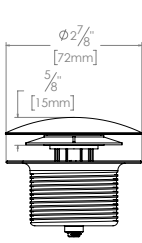

www.osb.ca (Canada) www.osbplumbing.com (USA)

Faceplate
Suffix

Closure
Suffix

Finish
Suffix

SELECT FACEPLATE SUFFIX BELOW AND TRANSPOSE ABOVE:

0
(BELL)

1
(SQUARE)

2
(ROUND)

SELECT CLOSURE SUFFIX BELOW AND TRANSPOSE ABOVE:

Q
(Clicker)

L
(Lift & Turn)

CS
(Plug & Chain)

PP
(Push-Pull*)

TIP
(Tip Toe)

T
(Twirl)

SELECT FINISH SUFFIX BELOW AND TRANSPOSE ABOVE (CHECK AVAILABILITY BELOW):