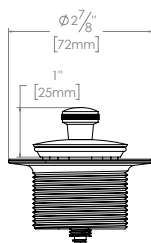

www.osb.ca (Canada) www.osbplumbing.com (USA)

Faceplate
Suffix

Closure
Suffix

Finish
Suffix

SELECT FACEPLATE SUFFIX BELOW AND TRANSPOSE ABOVE:

0
(BELL)

1
(SQUARE)

2
(ROUND)

SELECT CLOSURE SUFFIX BELOW AND TRANSPOSE ABOVE:

Q
(Clicker)

L
(Lift & Turn)

CS
(Plug & Chain)

PP
(Push-Pull*)

TIP
(Tip Toe)

T
(Twirl)

SELECT FINISH SUFFIX BELOW AND TRANSPOSE ABOVE (CHECK AVAILABILITY BELOW):