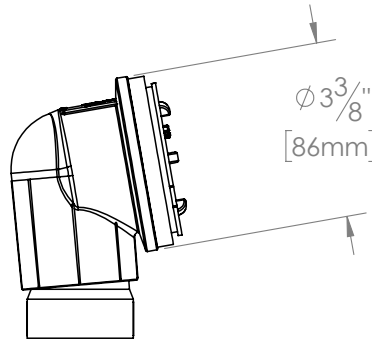

604X|Y|Y|Y|HK-ZZZZ

1-1/2" Schedule 40 ABS Bath Waste/Overflow - Half Kit

Project Name: _____

Project Number: _____

Fixture #

Specification:

Offset style 1-1/2" Schedule 40 ABS Solvent Weld Bath Waste/Overflow Half Kit (Less Tee) shall feature a Spin-on TiePlate, Angle Adapter (use optional), SlideOn™ Faceplate and Closure Mechanism.

*Certification

*The "cSAUS Meets UPC" mark means the product conforms to the requirements of the NPC, UPC, IPC and IRC.

Refer to Side B for Faceplate, Closure Mechanism and Finish options and suffixes.

Oakville Stamping and Bending Ltd.