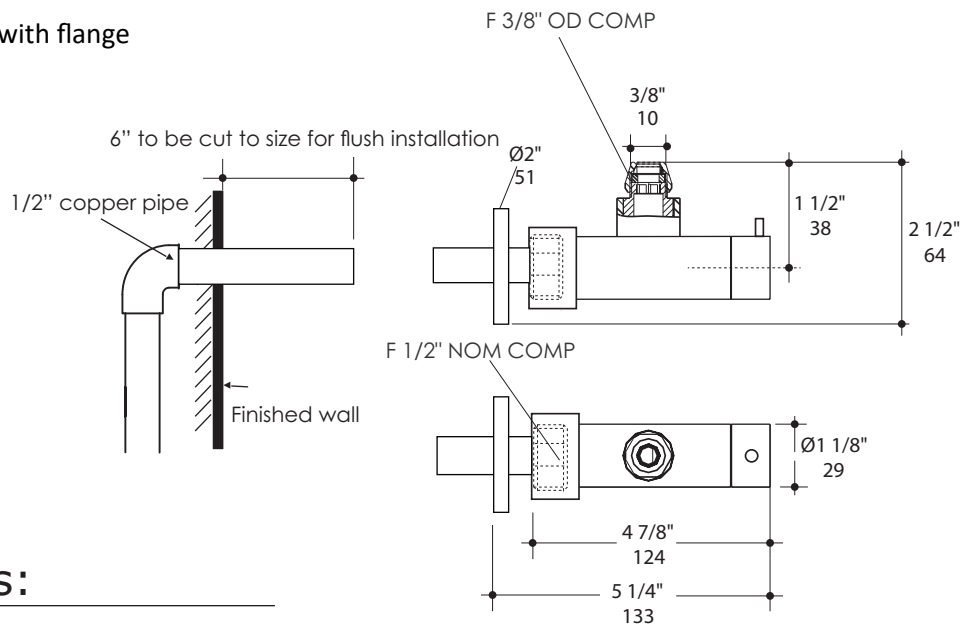

Specifications:

Installation: wall mount
Exterior Dimensions: W: 2" D: 5 1/4" H: 2 1/2"
Material: brass

Finishes: CR - polished chrome
 PN - polished nickel
 NI - brushed nickel
 BG - brushed gold
 44 - matte black

Features:

- Wall-mount round angle valve with flange
- Brass construction

Recommended Items:

- R096 replacement cartridge