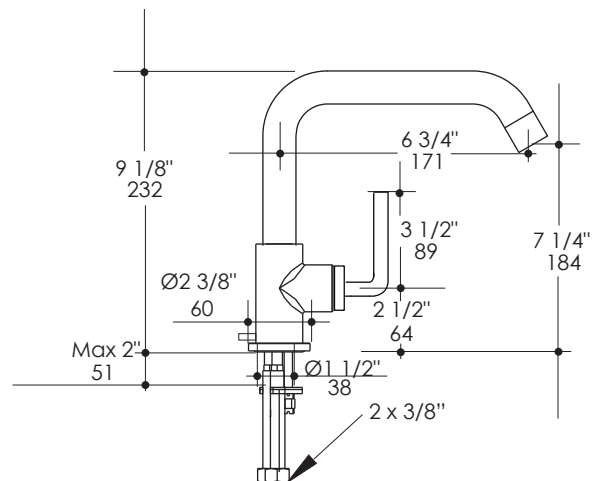

Specifications:

Installation:	deck mount 1-hole, single lever
Exterior Dimensions:	H: 9 1/8" SPOUT: 6 3/4"
Material:	solid brass construction
Water use:	1.2 GPM
Pop-up:	yes
Finishes:	CR - polished chrome PN - polished nickel NI - brushed nickel BG - brushed gold 44 - matte black
Cutout Size:	Ø 1 3/8"
Accessories included:	24" flexible hot/cold water supply lines, pop-up drain

Features:

- Deck-mount single hole faucet with goose-neck spout and lever handle
- Brass construction with single ceramic disc cartridge
- Complements the Cigno Collection
- Includes flexible supply lines and pop-up drain assembly

LACAVA reserves the right to revise any dimension or information on this sheet without notice. Dimensions are nominal and may vary within an industry accepted tolerance of 1/4". Drawings provided herein are meant to give the user an idea of the product and are not made to scale. Location of plumbing is meant for reference, your specific application may vary.