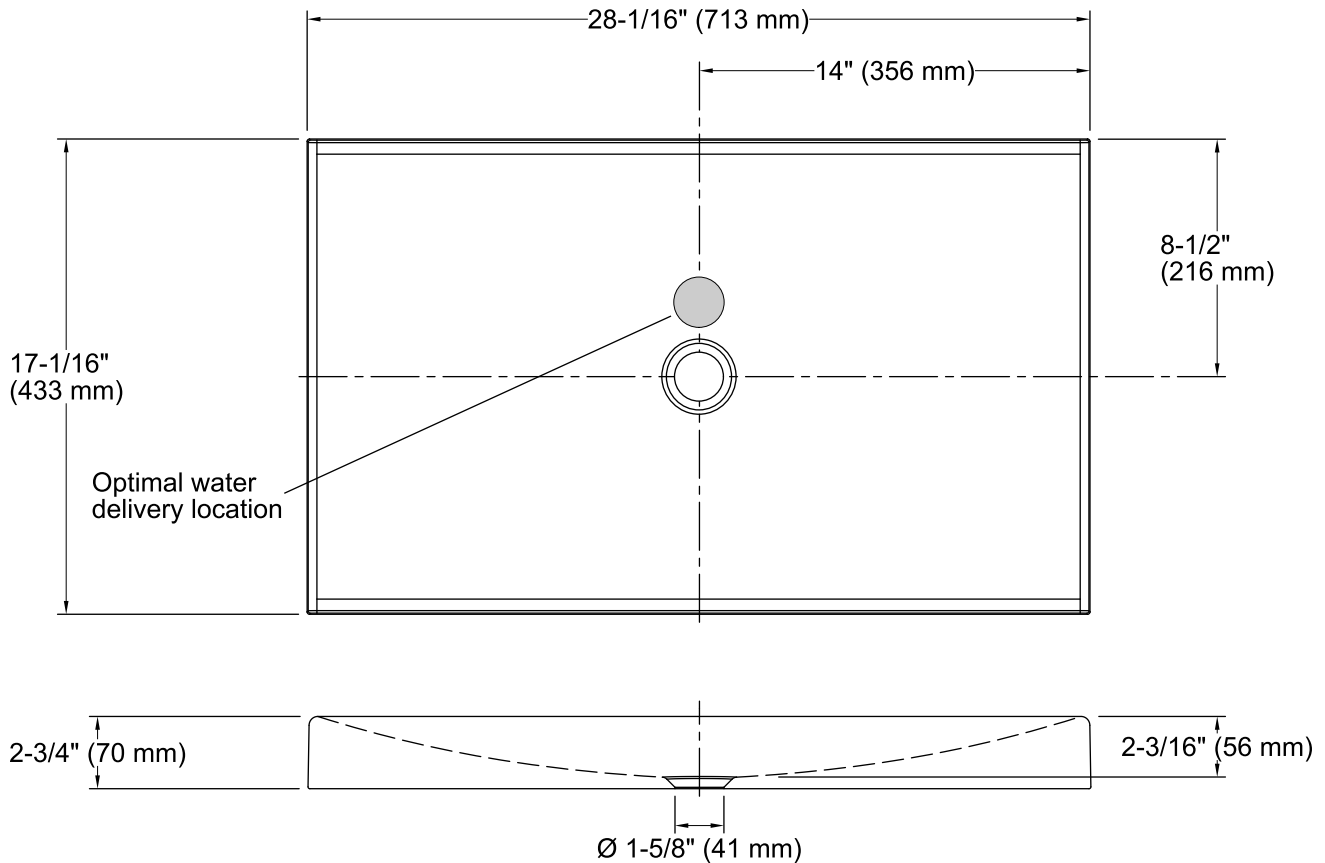

Technical Information

All product dimensions are nominal.

Bowl configuration:	Single
Installation:	Vessel
Bowl area (Only):	Length: 27-7/8" (708 mm) Width: 16-3/16" (411 mm) Water depth: 2-3/16" (56 mm)
Drain hole:	1-5/8" (41 mm)