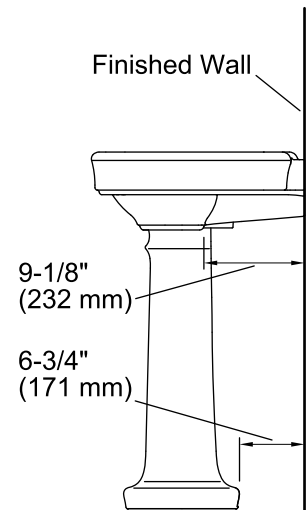

Technical Information

All product dimensions are nominal.

Bowl configuration:	Single
Installation:	Pedestal
Bowl area (Only):	Length: 17-1/8" (435 mm) Width: 13-15/16" (354 mm) Water depth: 5" (127 mm)
Number of deck holes:	3
Faucet hole spacing:	4" (102 mm)
Faucet hole(s):	1-1/4" (32 mm)
Drain hole:	1-3/4" (44 mm)

Notes

Install this product according to the installation instructions.