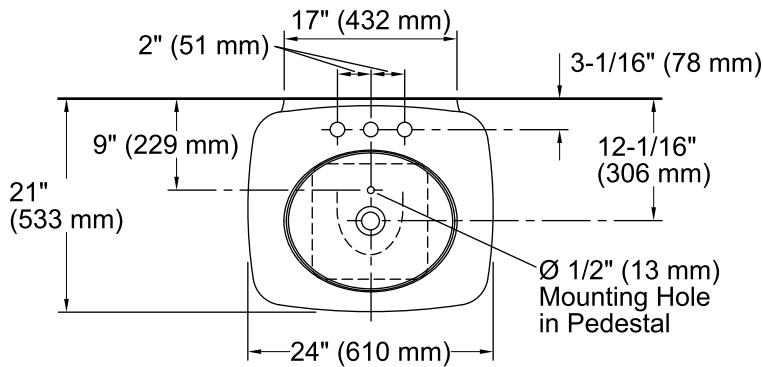

Technical Information

All product dimensions are nominal.

Bowl configuration:	Single
Installation:	Pedestal
Bowl area (Only):	Length: 17-1/8" (435 mm) Width: 13-15/16" (354 mm) Water depth: 5" (127 mm)
Number of deck holes:	3
Faucet hole spacing:	4" (102 mm)
Faucet hole(s):	1-1/4" (32 mm)
Drain hole:	1-3/4" (44 mm)

Notes

Install this product according to the installation instructions.