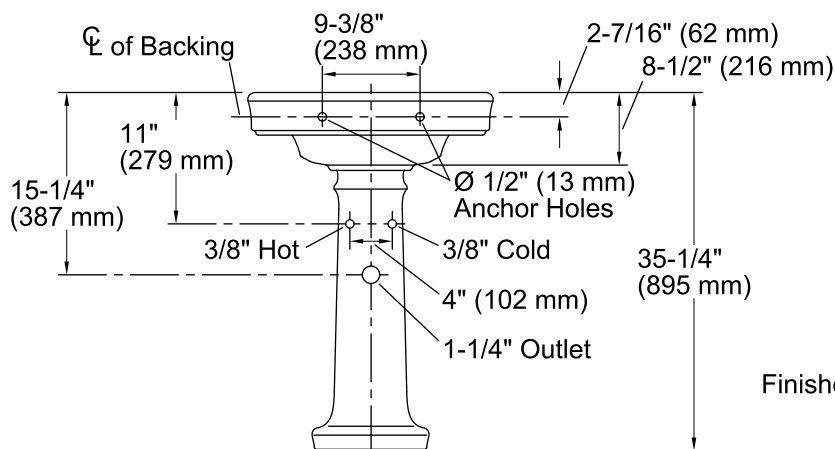

Technical Information

All product dimensions are nominal.

Bowl configuration:	Single
Installation:	Pedestal
Bowl area (Only):	Length: 17-1/8" (435 mm) Width: 13-15/16" (354 mm) Water depth: 5" (127 mm)
Number of deck holes:	3
Faucet hole spacing:	4" (102 mm)
Faucet hole(s):	1-1/4" (32 mm)
Drain hole:	1-3/4" (44 mm)

Notes

Install this product according to the installation instructions.