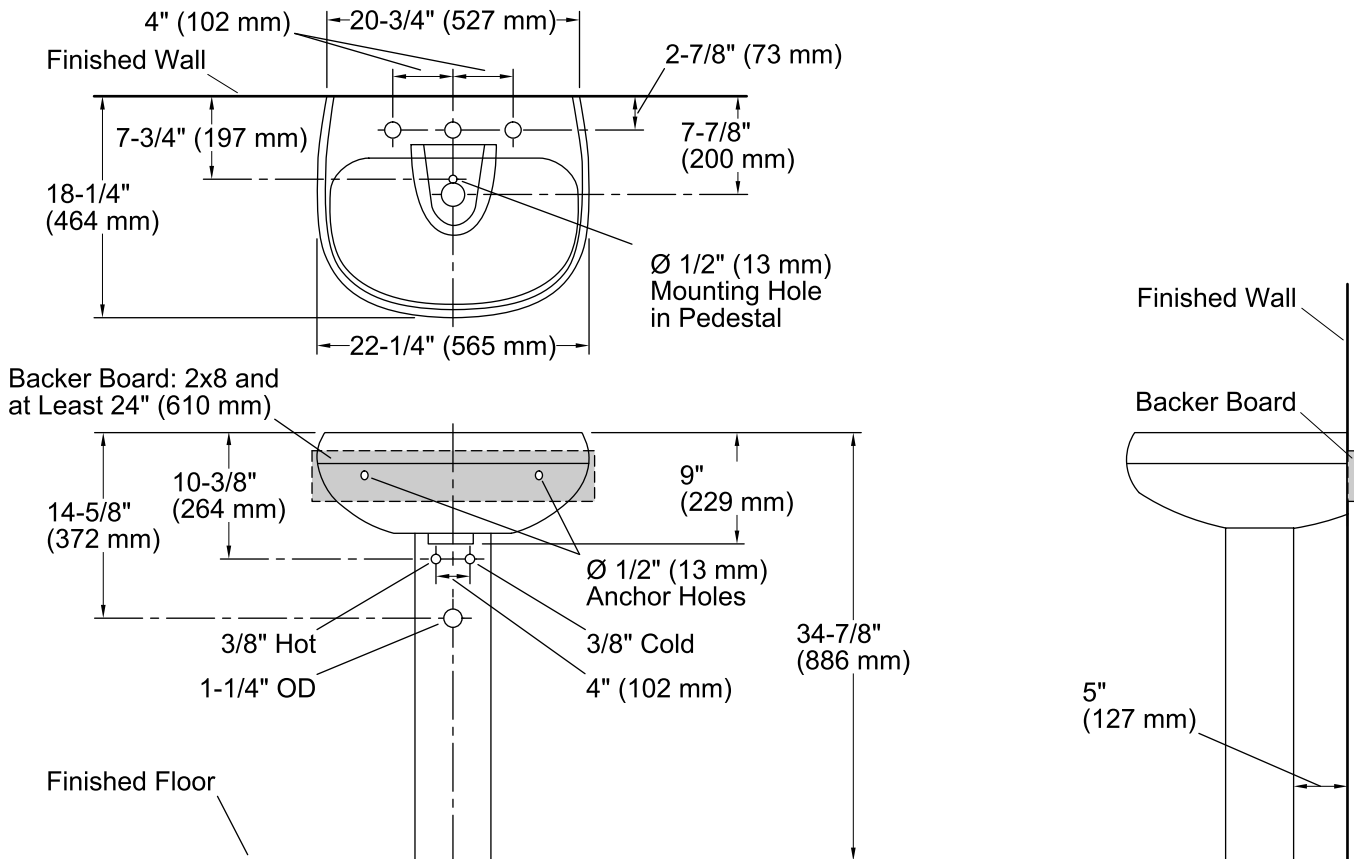

Features

- 8-inch center faucet holes.
- Combination consists of the K-2296-8 basin and the K-2019 pedestal.
- Coordinates with other products in the Wellworth collection.

Material

- Vitreous china.

Installation

- Pedestal

Recommended Products/Accessories

K-7605-P Angle Supply with Stop (pair)
K-8998 P-Trap

Optional Products/Accessories

1041816 Hardware kit, Hollow Wall

Included Components

Product consists of:

K-2019 Bathroom Sink Pedestal
K-2296-8 Pedestal Bathroom Sink Basin

Color	Code	Description
-------	------	-------------

	0	White
	96	Biscuit
	47	Almond

Technical Information

All product dimensions are nominal.

- Bowl configuration: Single
- Installation: Pedestal
- Bowl area (Only): Length: 20" (508 mm)
 Width: 12" (305 mm)
 Water depth: 5" (127 mm)
- Number of deck holes: 3
- Faucet hole spacing: 8" (203 mm)
- Faucet hole(s): 1-3/8" (35 mm)
- Drain hole: 1-3/4" (44 mm)