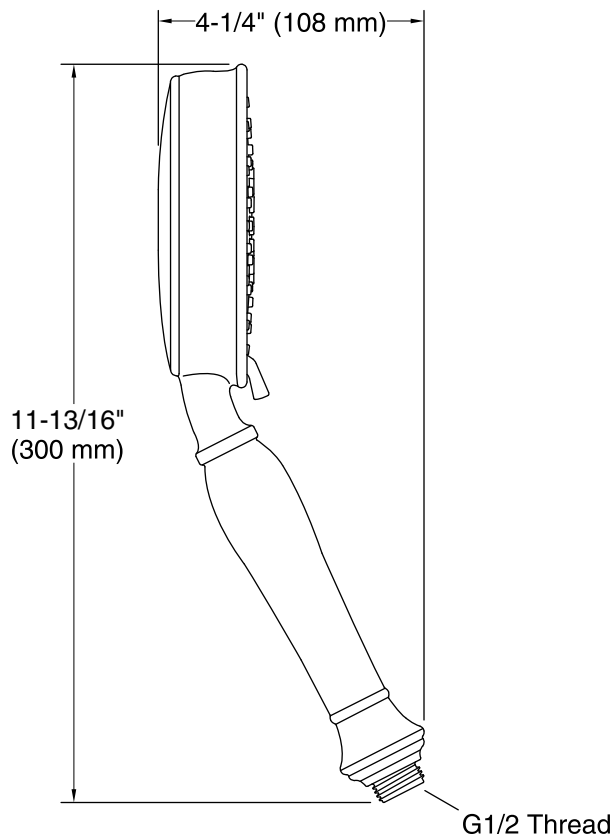

Technical Information

All product dimensions are nominal.

Handshower:

Rated maximum flow: 1.75 gal/min (6.6 l/min)

Notes

Install this product according to the installation instructions.

Plumbing codes require an atmospheric vacuum breaker (such as Kohler Model K-9660) be installed in-line with handshowers. Please consult with local plumbing officials.

ADA, OBC, CSA B651 compliant when installed to the specific requirements of these regulations.