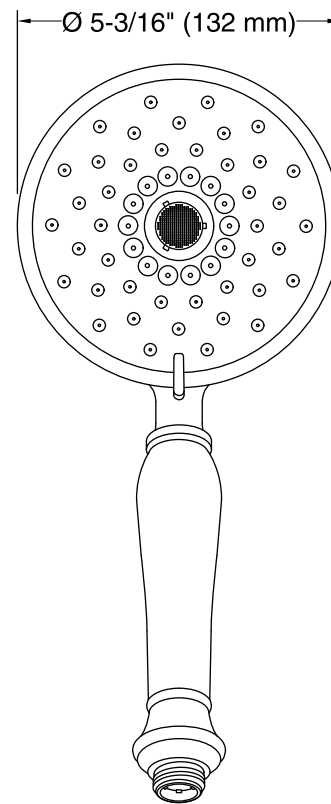

Technical Information

All product dimensions are nominal.

Handshower:

Rated maximum flow: 1.75 gal/min (6.6 l/min)

Notes

Install this product according to the installation instructions.

Plumbing codes require an atmospheric vacuum breaker (such as Kohler Model K-9660) be installed in-line with handshowers. Please consult with local plumbing officials.

ADA, OBC, CSA B651 compliant when installed to the specific requirements of these regulations.