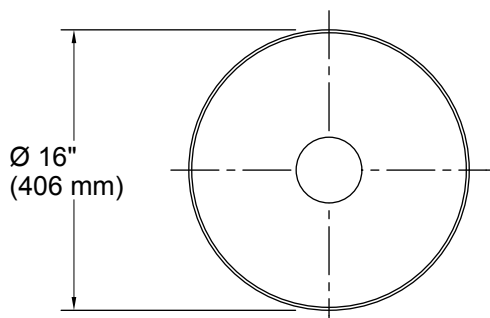

Available Colors/Finishes

Color tiles intended for reference only.

Color	Code	Description
	0	White
	96	Biscuit
	NY	Dune
	7	Black Black™

Technical Information

All product dimensions are nominal.

Installation: Vessel, Pedestal