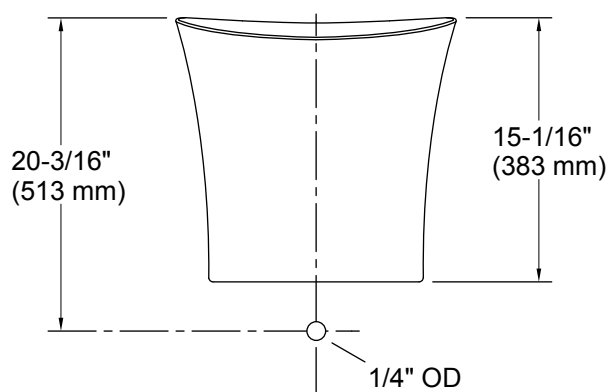

Available Colors/Finishes

Color tiles intended for reference only.

Color	Code	Description
	0	White
	96	Biscuit
	NY	Dune
	7	Black Black™

Technical Information

All product dimensions are nominal.

Installation: Vessel, Pedestal

Drain hole: 1-3/4" (44 mm)

Notes

Install this product according to the installation instructions.

IMPORTANT! This installation requires a wall-mounted faucet. In areas with subfreezing winter temperatures, plan to install this product to an interior wall to protect the water supply and drain lines from freezing.