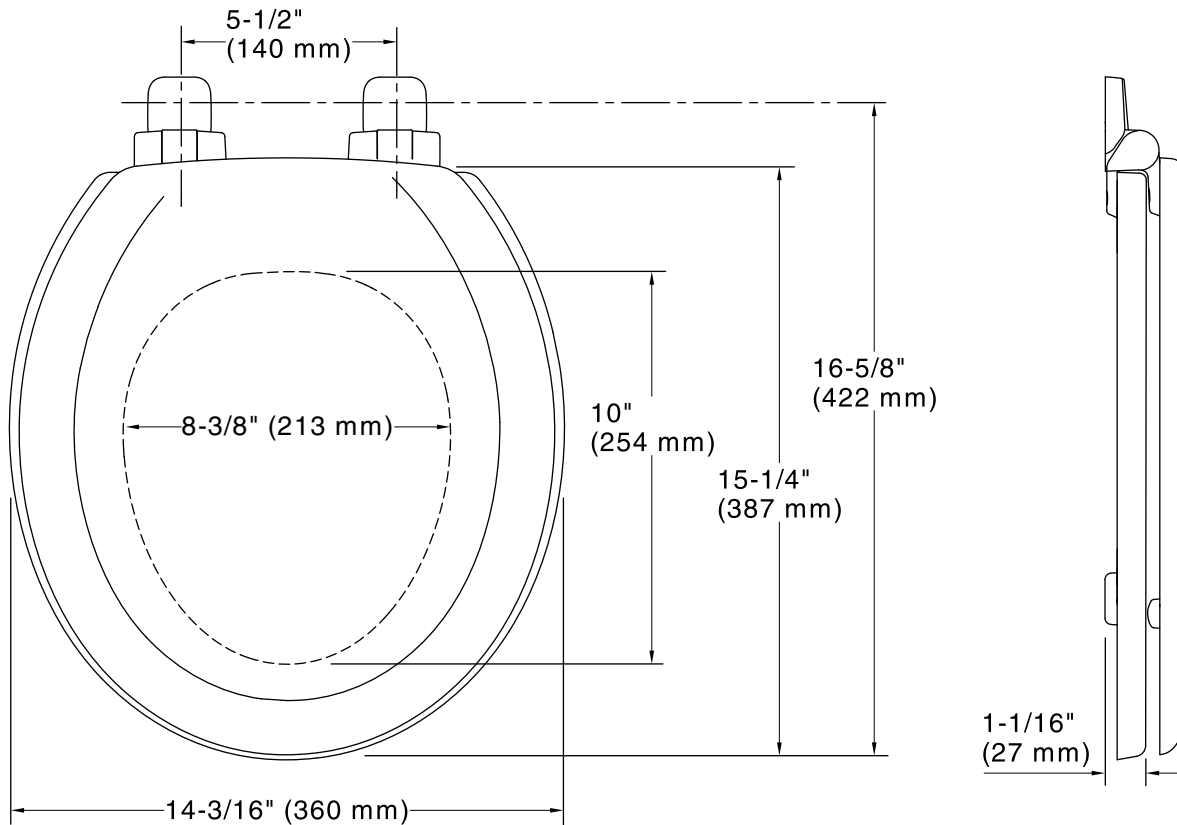

Color	Code	Description
-------	------	-------------

0	White
---	-------

96	Biscuit
----	---------

Technical Information

All product dimensions are nominal.

Seat shape type: Round-front

Seat front type: Closed-front

Seat-mounting holes: 5-1/2" (140 mm)

Notes

Install this product according to the installation instructions.