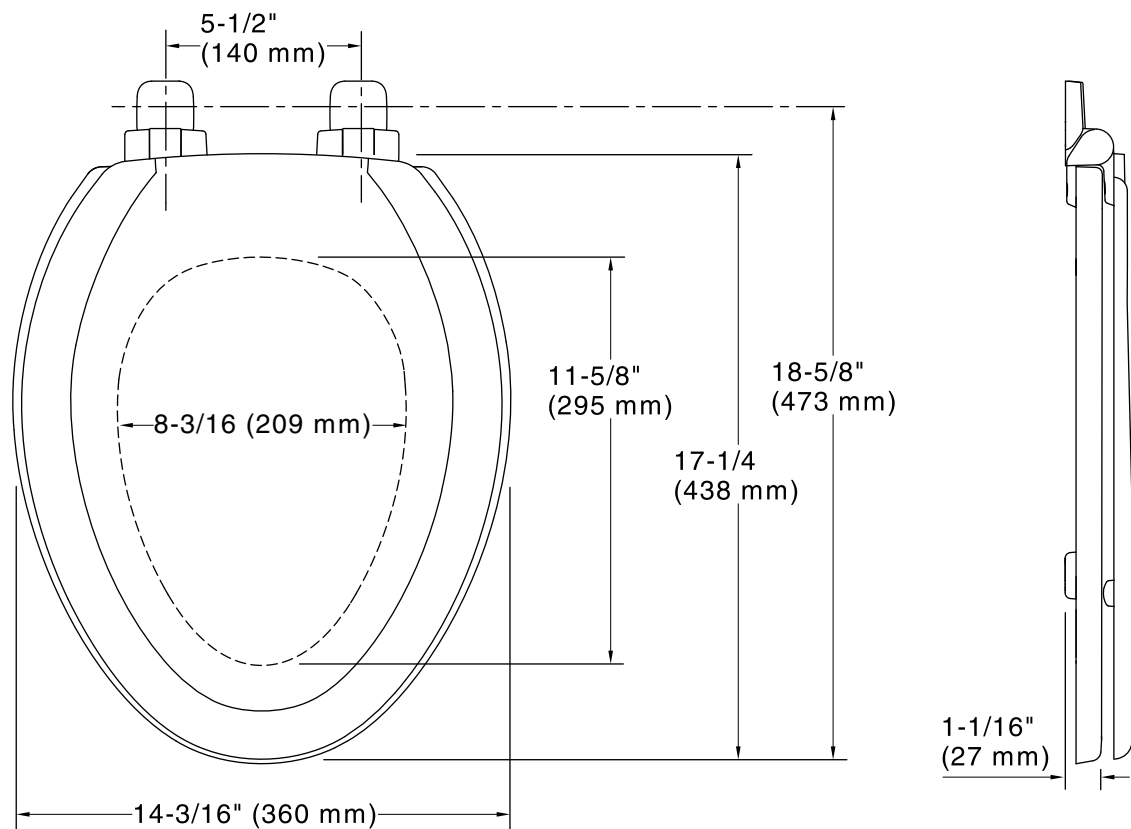

### Technical Information

All product dimensions are nominal.

Seat shape type: Elongated

Seat front type: Closed-front

Seat-mounting holes: 5-1/2" (140 mm)