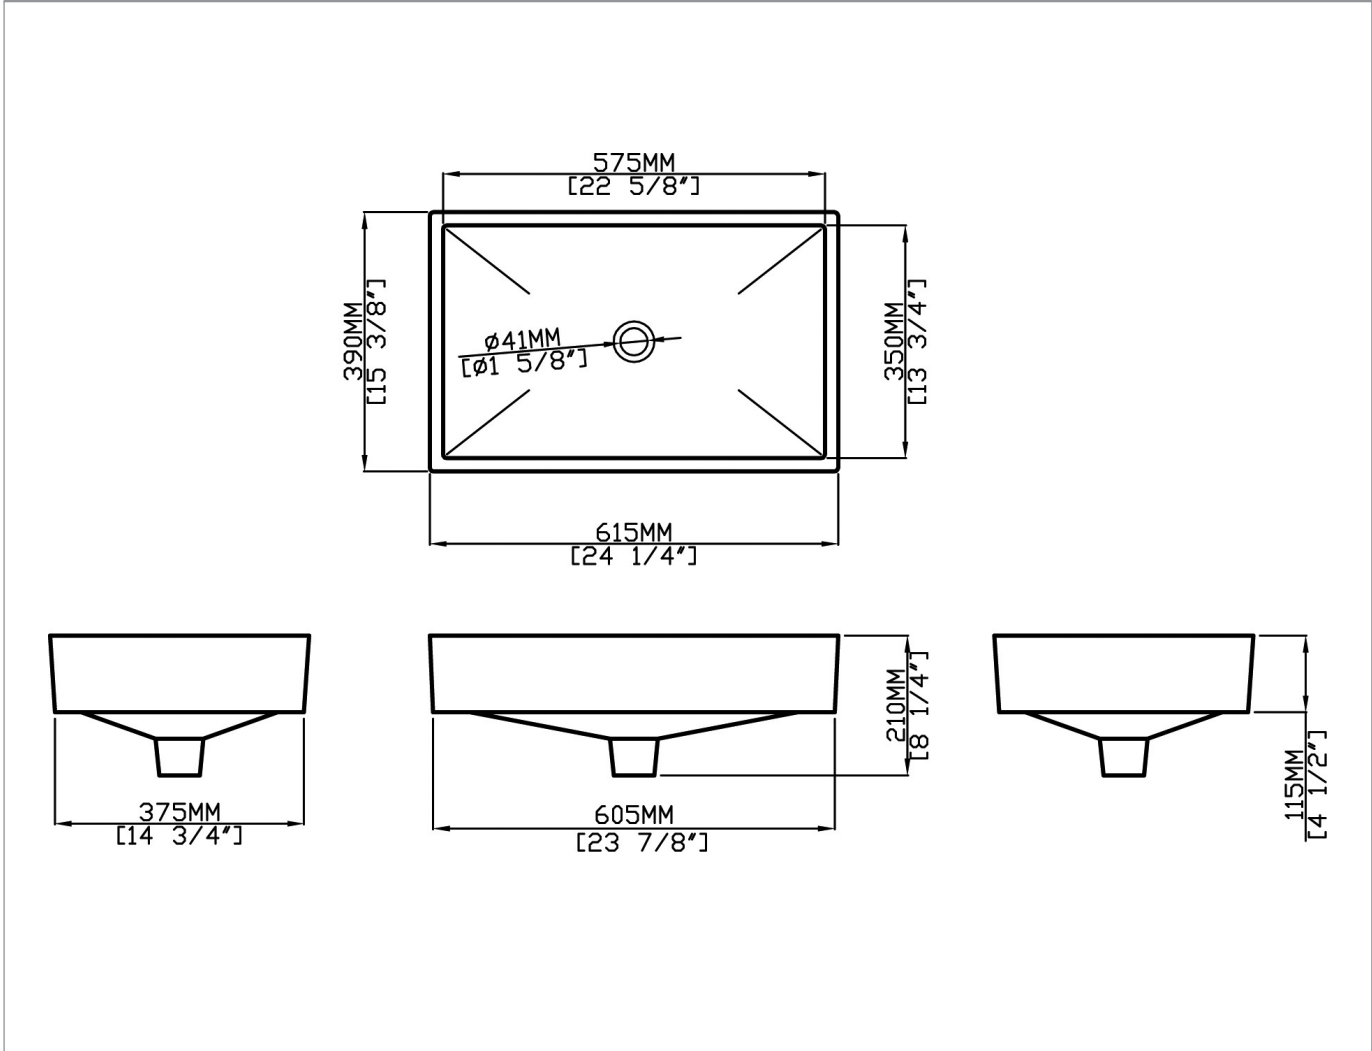

**KARO**  
**Vessel Lavatory**  
**L-2640**

**Product Features**

- Vitreous china
- Vessel sink
- No faucet holes
- *Note:* faucetry/drain parts **not** included

**Nominal Dimensions**

- Inner dimensions: 22-5/8" x 13-3/4"
- Outer dimensions: 24-1/4" x 15-3/8" x 4-1/2"

**Quality Assurance**

- Limited lifetime product warranty

**Glaze Color Options**

 <p><b>White .01</b></p>		
---	--	--

Dimensional Diagram

**IMPORTANT:** Dimensions are nominal and may vary within the range of tolerance per NSI Standard A112.19.2. These measurements are subject to change. No responsibility is assumed for use of superseded or voided pages.

Due to such nominal variations with all ceramic products, vanity countertops to be used with ceramic sinks should only be cut with the actual sink intended for installation, to physically ensure that cut-out dimensions are appropriate. The diagram and dimensions given above are for illustration only, are approximate and not to scale, and are not suitable for use as a cut-out template. No responsibility is assumed for the use or mis-use of these pages for installation purposes.