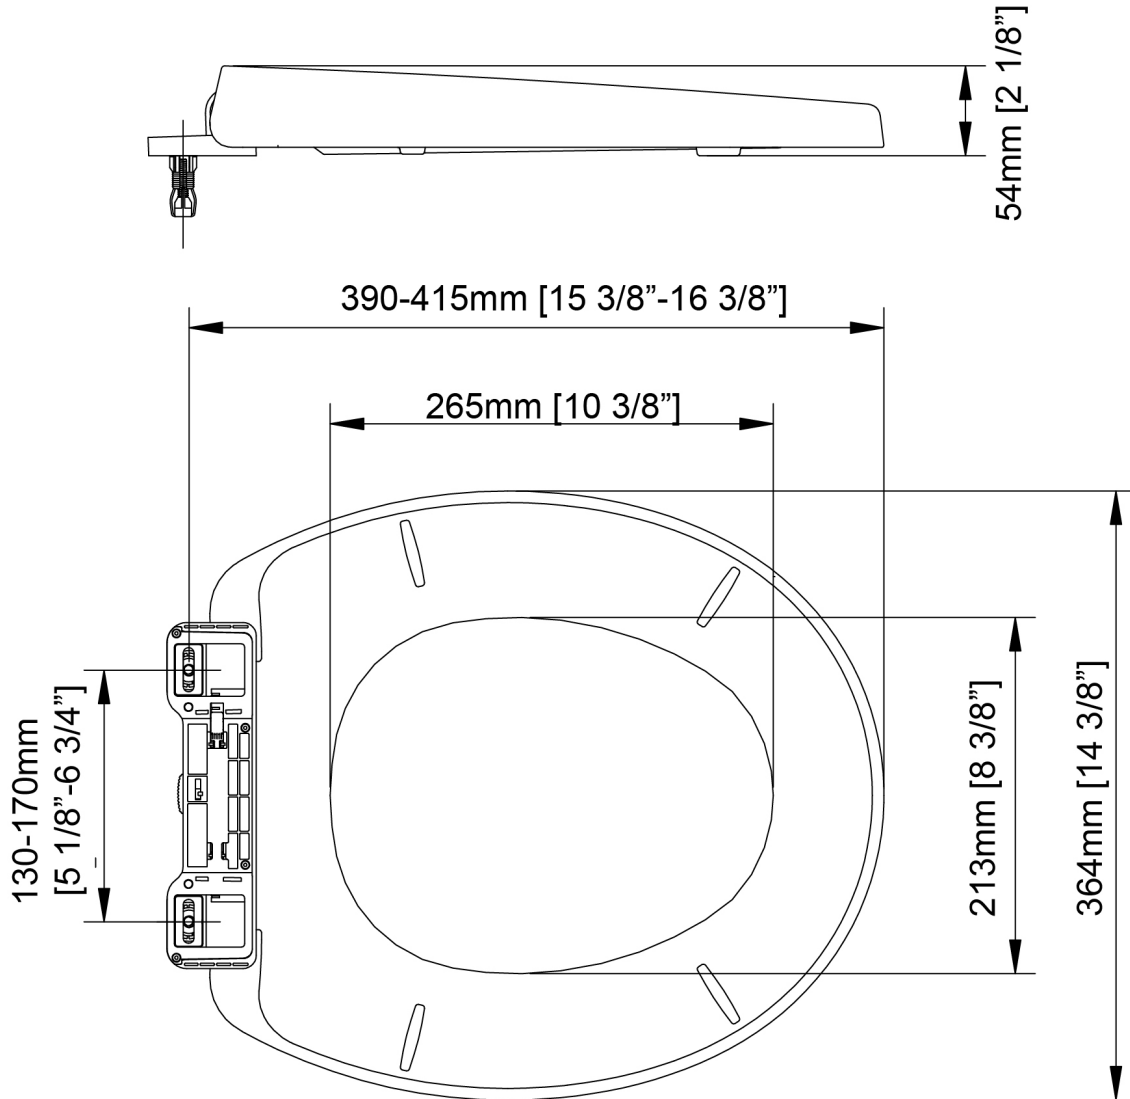

**S-486**

**Silent Close Toilet Seat**

Round-Front, Quick-Release

**Product Features**

- Closed-front toilet seat and cover
- Durable polypropylene construction
- Silent Close hinges
- Quick-release push button system
- For use with round-front toilet bowls

**Accessories Included**

- Mounting hardware & bracket

**Quality Assurance**

- 1-year limited product warranty

**PRODUCT OPTIONS & PARTS**

Color Options		
 <b>White .01</b>		

SEE NEXT PAGE FOR DIMENSIONAL DRAWING

Dimensional Diagram

**IMPORTANT:** Dimensions are nominal and may vary within the range of tolerance per NSI Standard A112.19.2. These measurements are subject to change. No responsibility is assumed for use of superseded or voided pages.