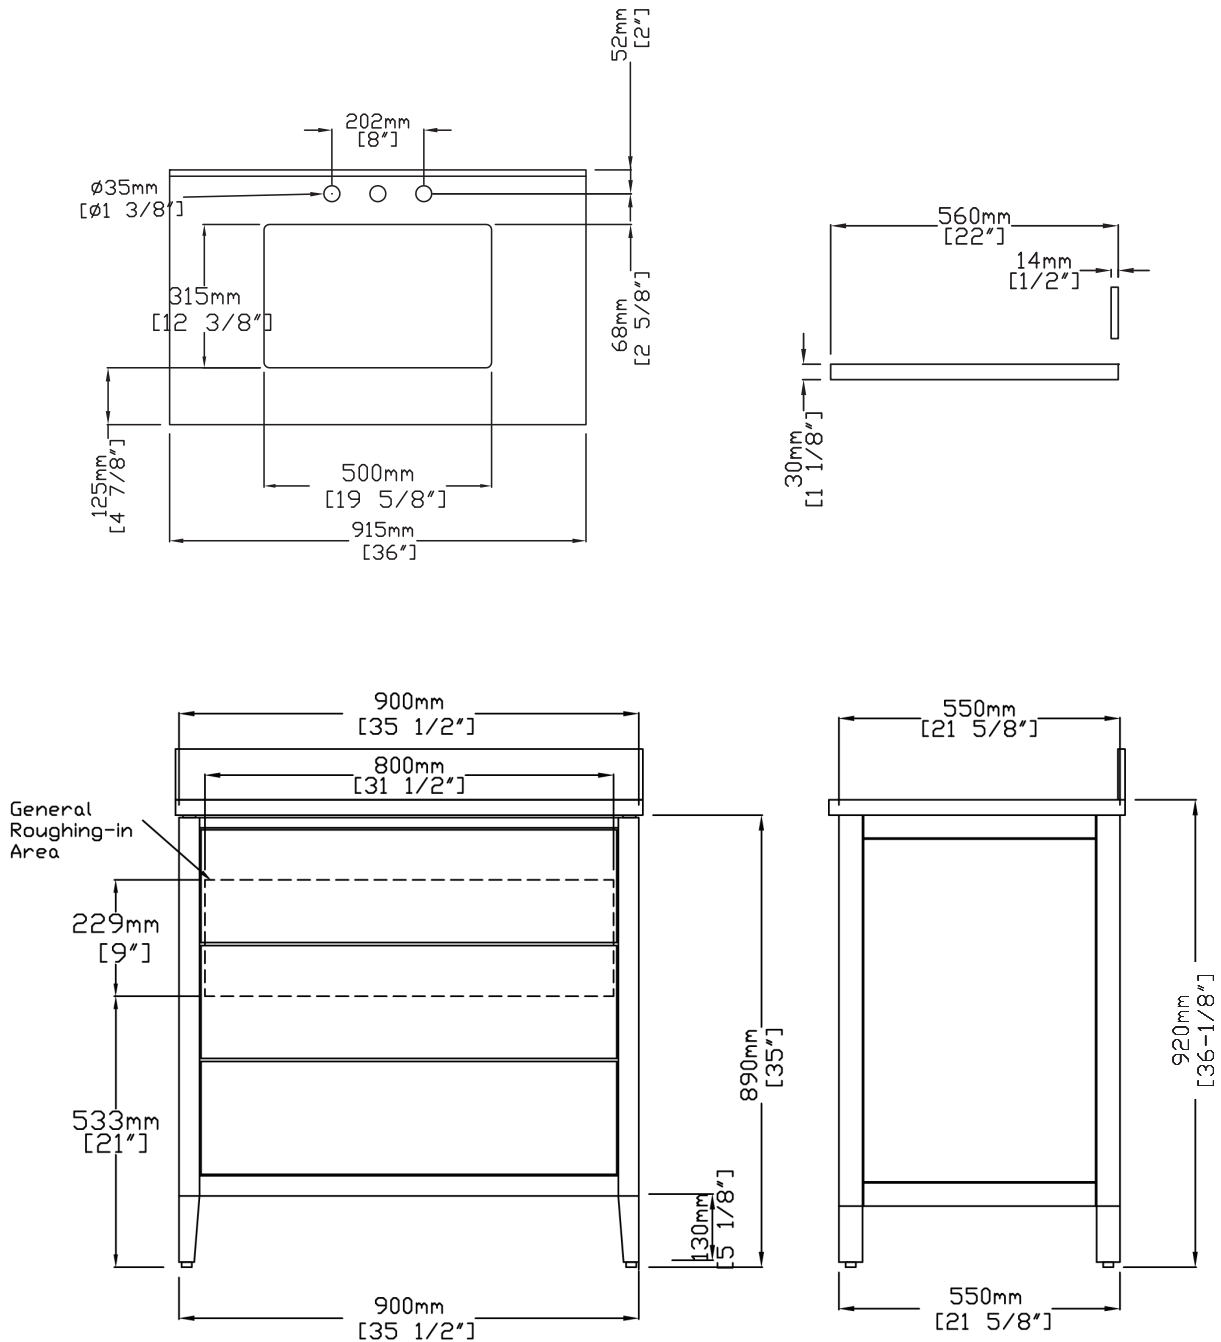

MUSE

36" Vanity Cabinet with Metal Trim & Stone Top

V-5036 Vanity

Cabinet Features

- Furniture-style, Solid hardwood construction (zero MDF, particle board or chipboard)
- Soft-close drawer rails
- Dovetail drawer joinery
- Includes two full-width drawers and one tilt-out tray
- Matching drawer hardware included

PRODUCT SPECIFICATIONS

Dimensional Diagram(s)

Wood is a beautiful natural material. The figuring (grain) of each piece is unique to every vanity produced. Every vanity will contain a different figure, birdseye knots and heartwood streaks. These are not considered defects, but natural unique character. There will also be a natural aging of every wood species over time which changes the overall color of the vanity. In most instances, this will be a darkening of dark woods and a yellowing of light woods. Direct sunlight will hasten this effect. Given this natural beauty, no two vanities will exactly match in figure or color (if stained or clear-coated). Samples may differ.