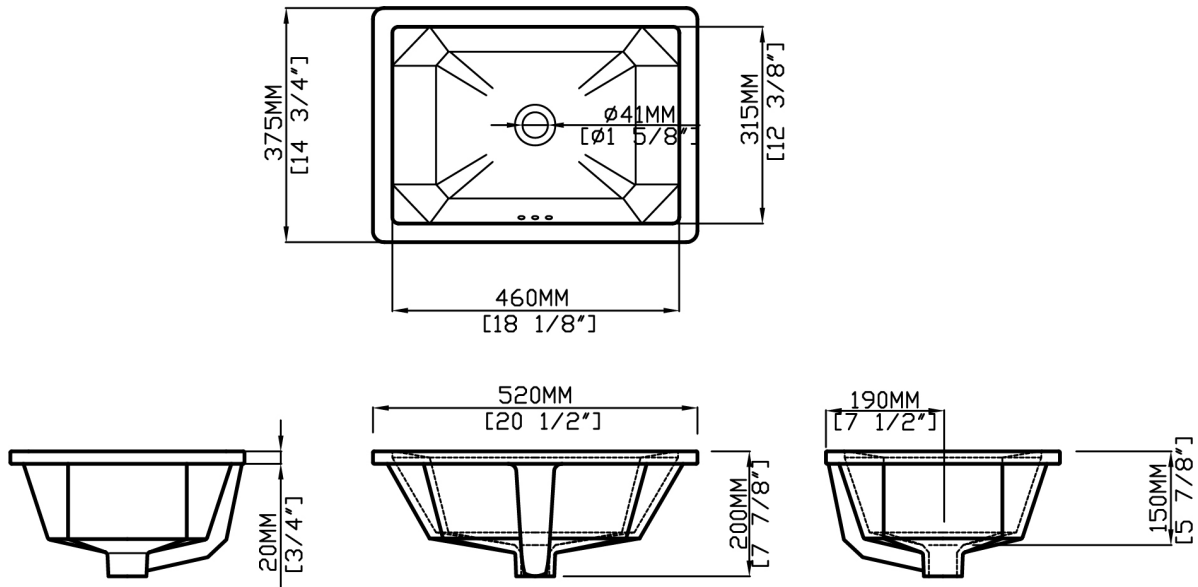

**Nominal Dimensions**

- Inner dimensions: 18-1/8" x 12-3/8"
- Outer dimensions: 20-1/2" x 14-3/4"

**Quality Assurance**

- Limited lifetime product warranty

**Glaze Color Options**

 <p><b>White .01</b></p>		
---	--	--

## Dimensional Diagram

**IMPORTANT:** Dimensions are nominal and may vary within the range of tolerance per NSI Standard A112.19.2. These measurements are subject to change. No responsibility is assumed for use of superseded or voided pages.

Due to such nominal variations with all ceramic products, vanity countertops to be used with ceramic sinks should only be cut with the actual sink intended for installation, to physically ensure that cut-out dimensions are appropriate. The diagram and dimensions given above are for illustration only, are approximate and not to scale, and are not suitable for use as a cut-out template. No responsibility is assumed for the use or mis-use of these pages for installation purposes.