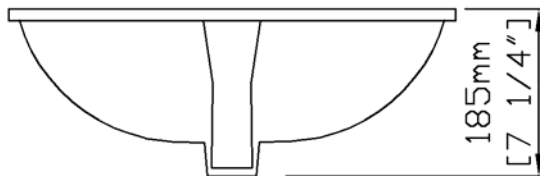

#### Nominal Dimensions

- 19-1/2" x 16-1/8" x 7-1/4"
- 495 x 410 x 185 mm

##### Porcelain Glaze

.00 – White (Standard)

.06 – Biscuit

#### Product Color Options

.00 – White

.06 – Biscuit

MALIBU

Undermount Sink, 17" x 14" Interior  
L-2460

**IMPORTANT:** Dimensions of fixtures are nominal and may vary within the range of tolerance established by NSI Standard A112.19.2. These measurements are subject to change or cancellation. No responsibility is assumed for use of superseded or voided pages.