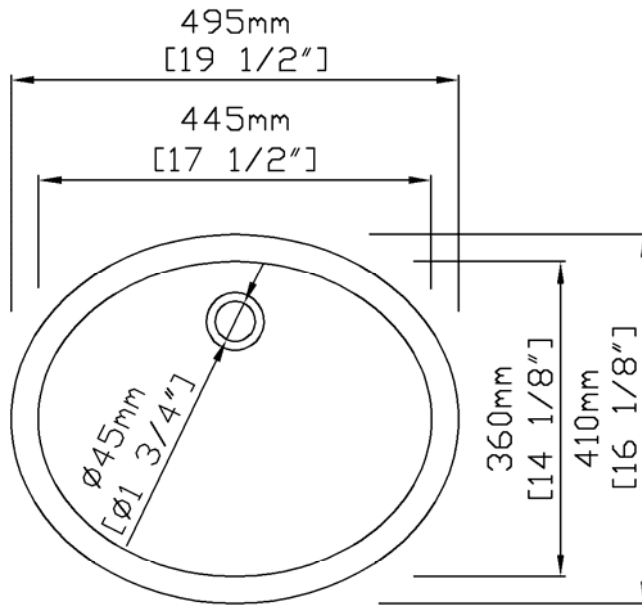

#### Nominal Dimensions

- 19-1/2" x 16-1/8" x 7-1/4"
- 495 x 410 x 185 mm

##### Porcelain Glaze

.00 – White (Standard)

.06 – Biscuit

#### Product Color Options

.00 – White

.06 – Biscuit

MALIBU

Undermount Sink, 17" x 14" Interior  
L-2460

**IMPORTANT:** Dimensions of fixtures are nominal and may vary within the range of tolerance established by NSI Standard A112.19.2. These measurements are subject to change or cancellation. No responsibility is assumed for use of superseded or voided pages.