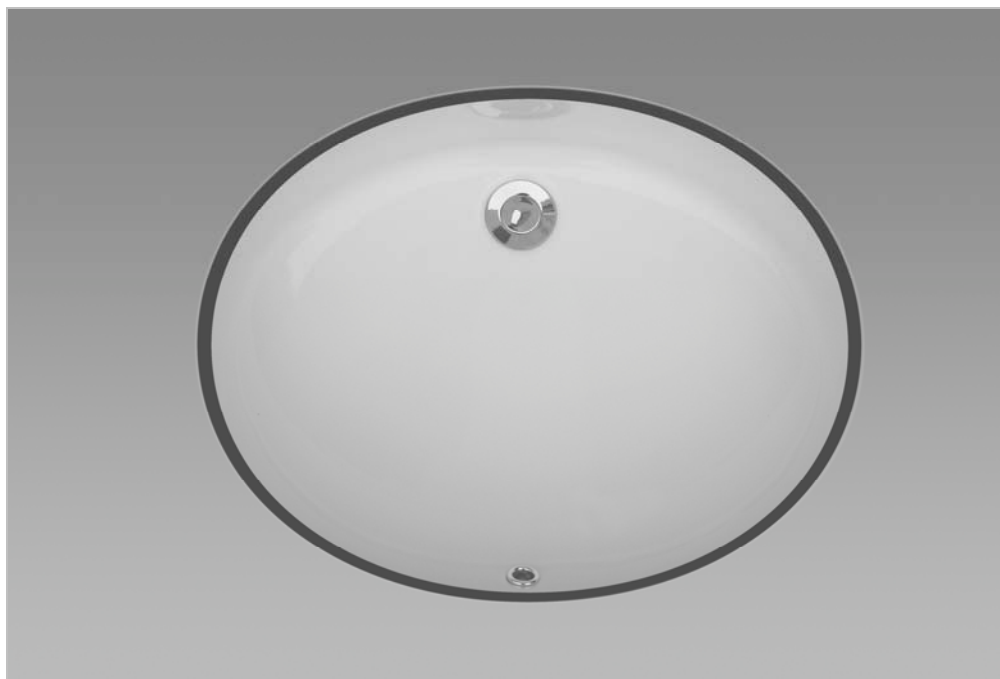

MALIBU

Undermount Sink, 17" x 14" Interior

L-2460

Product Features

- Vitreous china
- Undermount sink with overflow
- Anti-microbial, non-staining porcelain glaze

Quality Assurance

- 2-year limited product warranty

Nominal Dimensions

- 19-1/2" x 16-1/8" x 7-1/4"
- 495 x 410 x 185 mm

Compliance Certifications

meets or exceeds the following specifications:

- ASME A112.19.2M
- CSA B45.1

Available Options

Porcelain Glaze

☐ .00 – White (Standard)

☐ .06 – Biscuit

Product Color Options

.00 – White

.06 – Biscuit