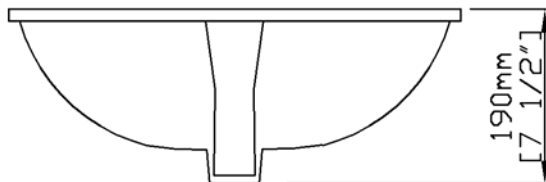

Nominal Dimensions

- 17-3/8" x 14-3/8" x 7-1/2"
- 440 x 365 x 190 mm

Compliance Certifications

meets or exceeds the following specifications:

- ASME A112.19.2M
- CSA B45.1

Available Options

Porcelain Glaze

.00 – White (Standard)

.06 – Biscuit

Product Color Options

.00 – White

.06 – Biscuit

MALIBU

Undermount Sink, 15" x 12" Interior
L-2450

IMPORTANT: Dimensions of fixtures are nominal and may vary within the range of tolerance established by NSI Standard A112.19.2. These measurements are subject to change or cancellation. No responsibility is assumed for use of superseded or voided pages.