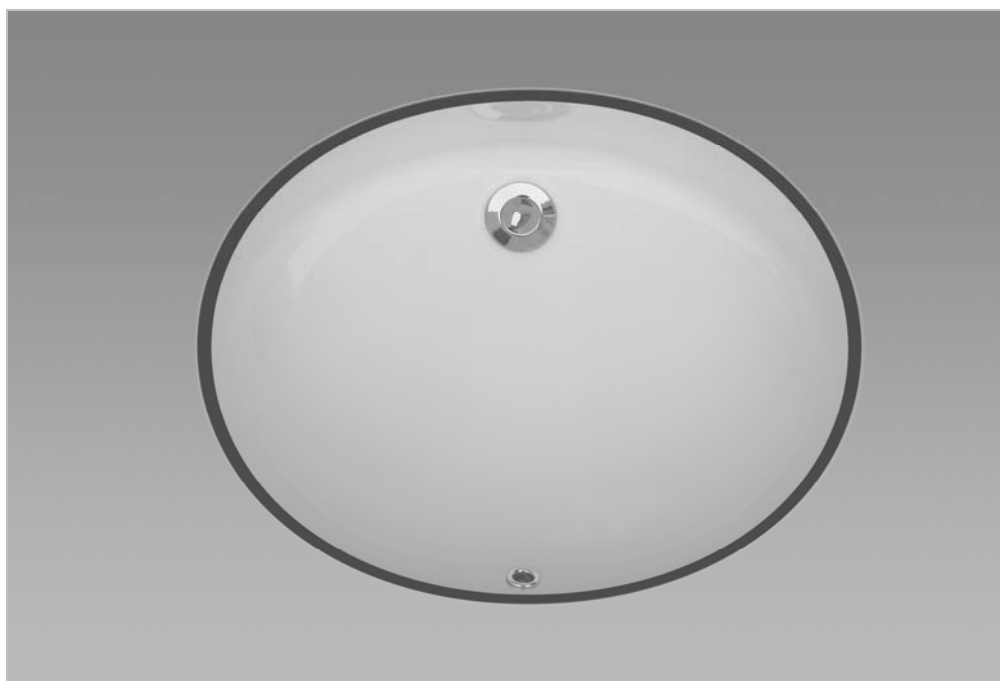

MALIBU

Undermount Sink, 15" x 12" Interior

L-2450

Product Features

- Vitreous china
- Undermount sink with overflow
- Anti-microbial, non-staining porcelain glaze

Quality Assurance

- 2-year limited product warranty

Nominal Dimensions

- 17-3/8" x 14-3/8" x 7-1/2"
- 440 x 365 x 190 mm

Compliance Certifications

meets or exceeds the following specifications:

- ASME A112.19.2M
- CSA B45.1

Available Options

Porcelain Glaze

.00 – White (Standard)

.06 – Biscuit

Product Color Options

.00 – White

.06 – Biscuit

MALIBU

Undermount Sink, 15" x 12" Interior
L-2450

IMPORTANT: Dimensions of fixtures are nominal and may vary within the range of tolerance established by NSI Standard A112.19.2. These measurements are subject to change or cancellation. No responsibility is assumed for use of superseded or voided pages.