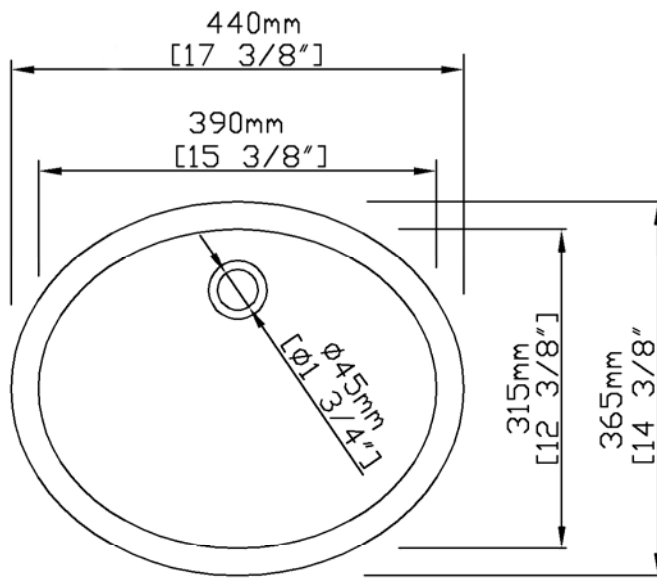

Nominal Dimensions

- 17-3/8" x 14-3/8" x 7-1/2"
- 440 x 365 x 190 mm

Compliance Certifications

meets or exceeds the following specifications:

- ASME A112.19.2M
- CSA B45.1

Available Options

Porcelain Glaze

.00 – White (Standard)

.06 – Biscuit

Product Color Options

.00 – White

.06 – Biscuit

MALIBU

Undermount Sink, 15" x 12" Interior
L-2450

IMPORTANT: Dimensions of fixtures are nominal and may vary within the range of tolerance established by NSI Standard A112.19.2. These measurements are subject to change or cancellation. No responsibility is assumed for use of superseded or voided pages.