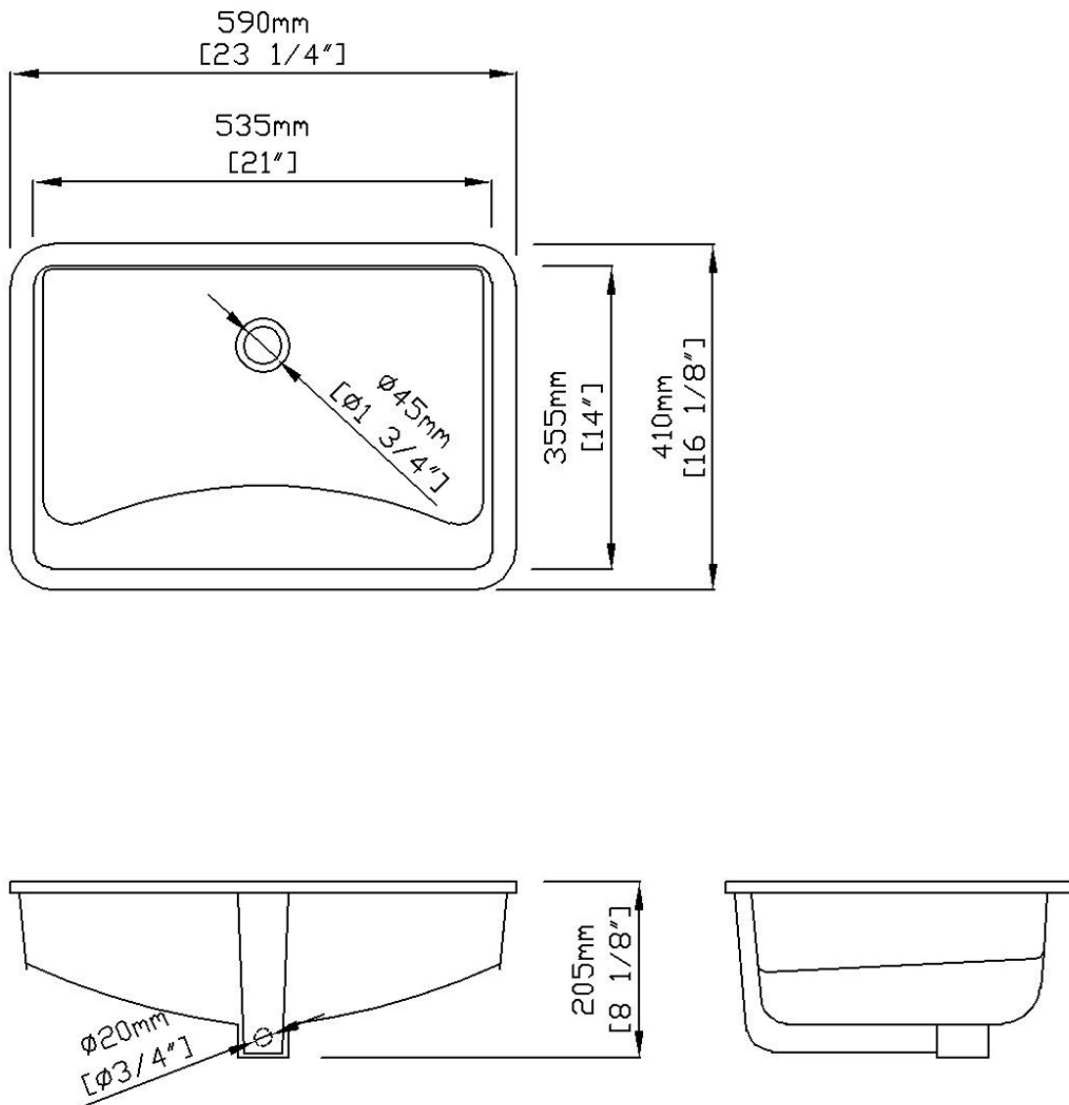

MUSE

Undermount Sink, 21" x 14" Interior

L-2420

Product Features

- Vitreous china
- Undermount sink with overflow
- Anti-microbial, non-staining porcelain glaze

Quality Assurance

- 2-year limited product warranty

Nominal Dimensions

- 23-1/4" x 16-1/8" x 8-1/8"
- 590 x 410 x 205 mm

Compliance Certifications

meets or exceeds the following specifications:

- ASME A112.19.2M
- CSA B45.1

Available Options

Porcelain Glaze

.00 – White (Standard)

.06 – Biscuit

Product Color Options

.00 – White

.06 – Biscuit

MUSE

Undermount Sink, 21" x 14" interior

L-2420

IMPORTANT: Dimensions of fixtures are nominal and may vary within the range of tolerance established by NSI Standard A112.19.2. These measurements are subject to change or cancellation. No responsibility is assumed for use of superseded or voided pages.