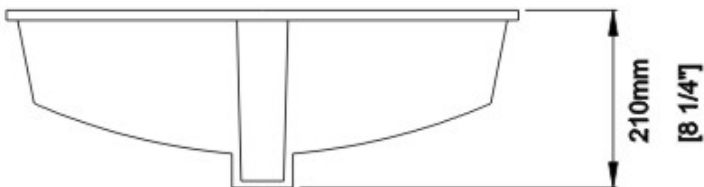

#### Nominal Dimensions

- Inner: 18" x 12" (465 x 310 mm)
- Outer: 20-5/8" x 14-1/2" x 8-1/4" (525 x 368 x 210 mm)

#### Product Color Options

.00 – White

.06 – Biscuit

MUSE

Undermount Sink, 18" x 12" interior

L-2410

**IMPORTANT:** Dimensions of fixtures are nominal and may vary within the range of tolerance established by NSI Standard A112.19.2. These measurements are subject to change or cancellation. No responsibility is assumed for use of superseded or voided pages.