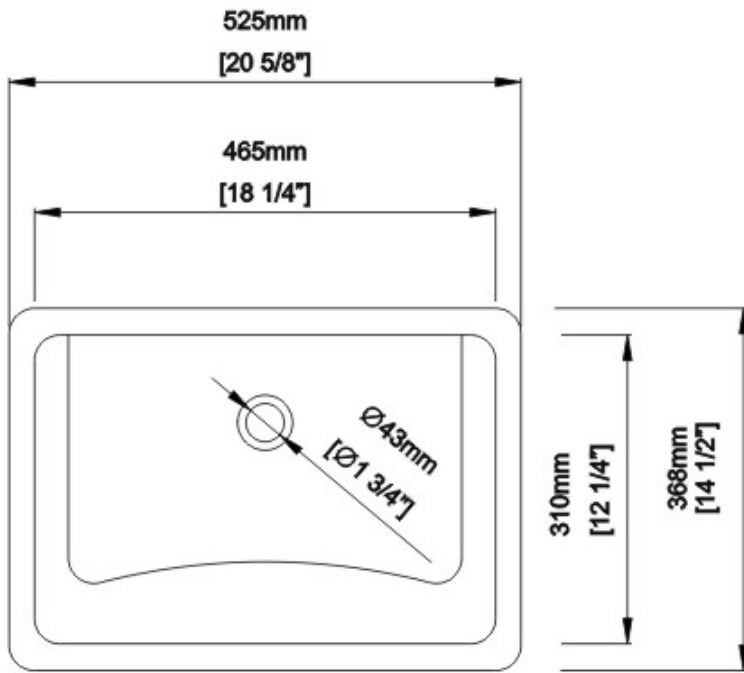

### Undermount Sink, 18" x 12" Interior

L-2410

#### Nominal Dimensions

- Inner: 18" x 12" (465 x 310 mm)
- Outer: 20-5/8" x 14-1/2" x 8-1/4" (525 x 368 x 210 mm)

##### Porcelain Glaze

.00 – White (Standard)

.06 – Biscuit

#### Product Color Options

.00 – White

.06 – Biscuit

MUSE

Undermount Sink, 18" x 12" interior

L-2410

**IMPORTANT:** Dimensions of fixtures are nominal and may vary within the range of tolerance established by NSI Standard A112.19.2. These measurements are subject to change or cancellation. No responsibility is assumed for use of superseded or voided pages.