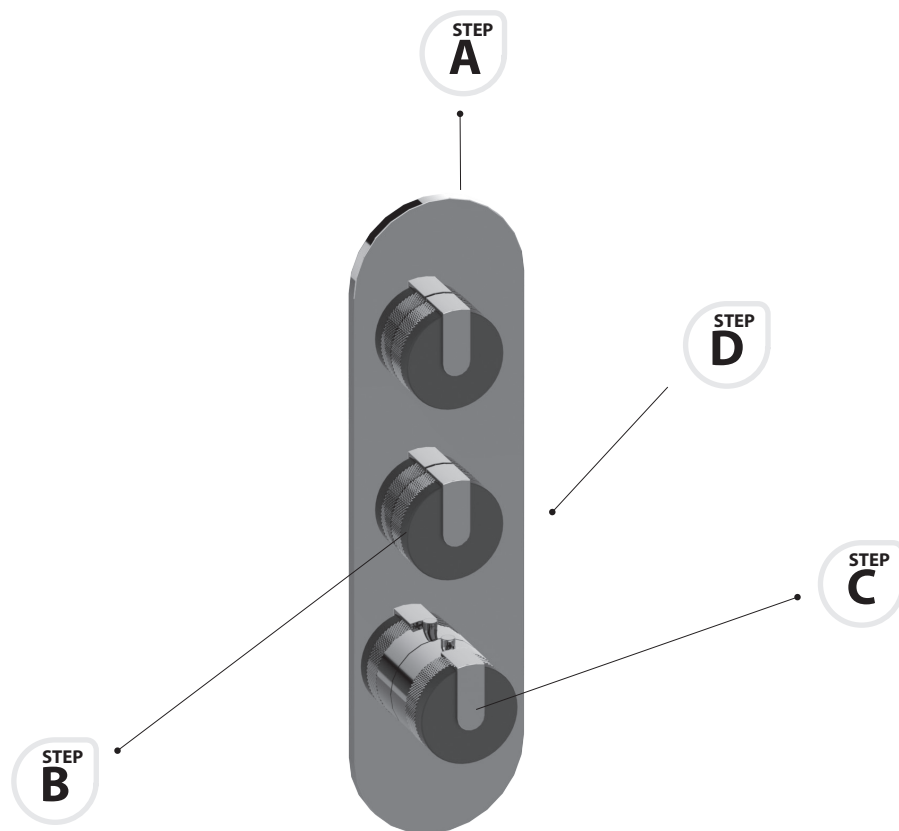

example: G-8033-RIBKE0-LIPC-PC-T

(A) G-8033- (B) handle cover finish - (C) clip finish - (D) plate and handle base finish

STEP A See page 142	STEP B RIBKE0 BRASS WITH BK SIGNATURE FINISH	STEP C LIPC	STEP D PC