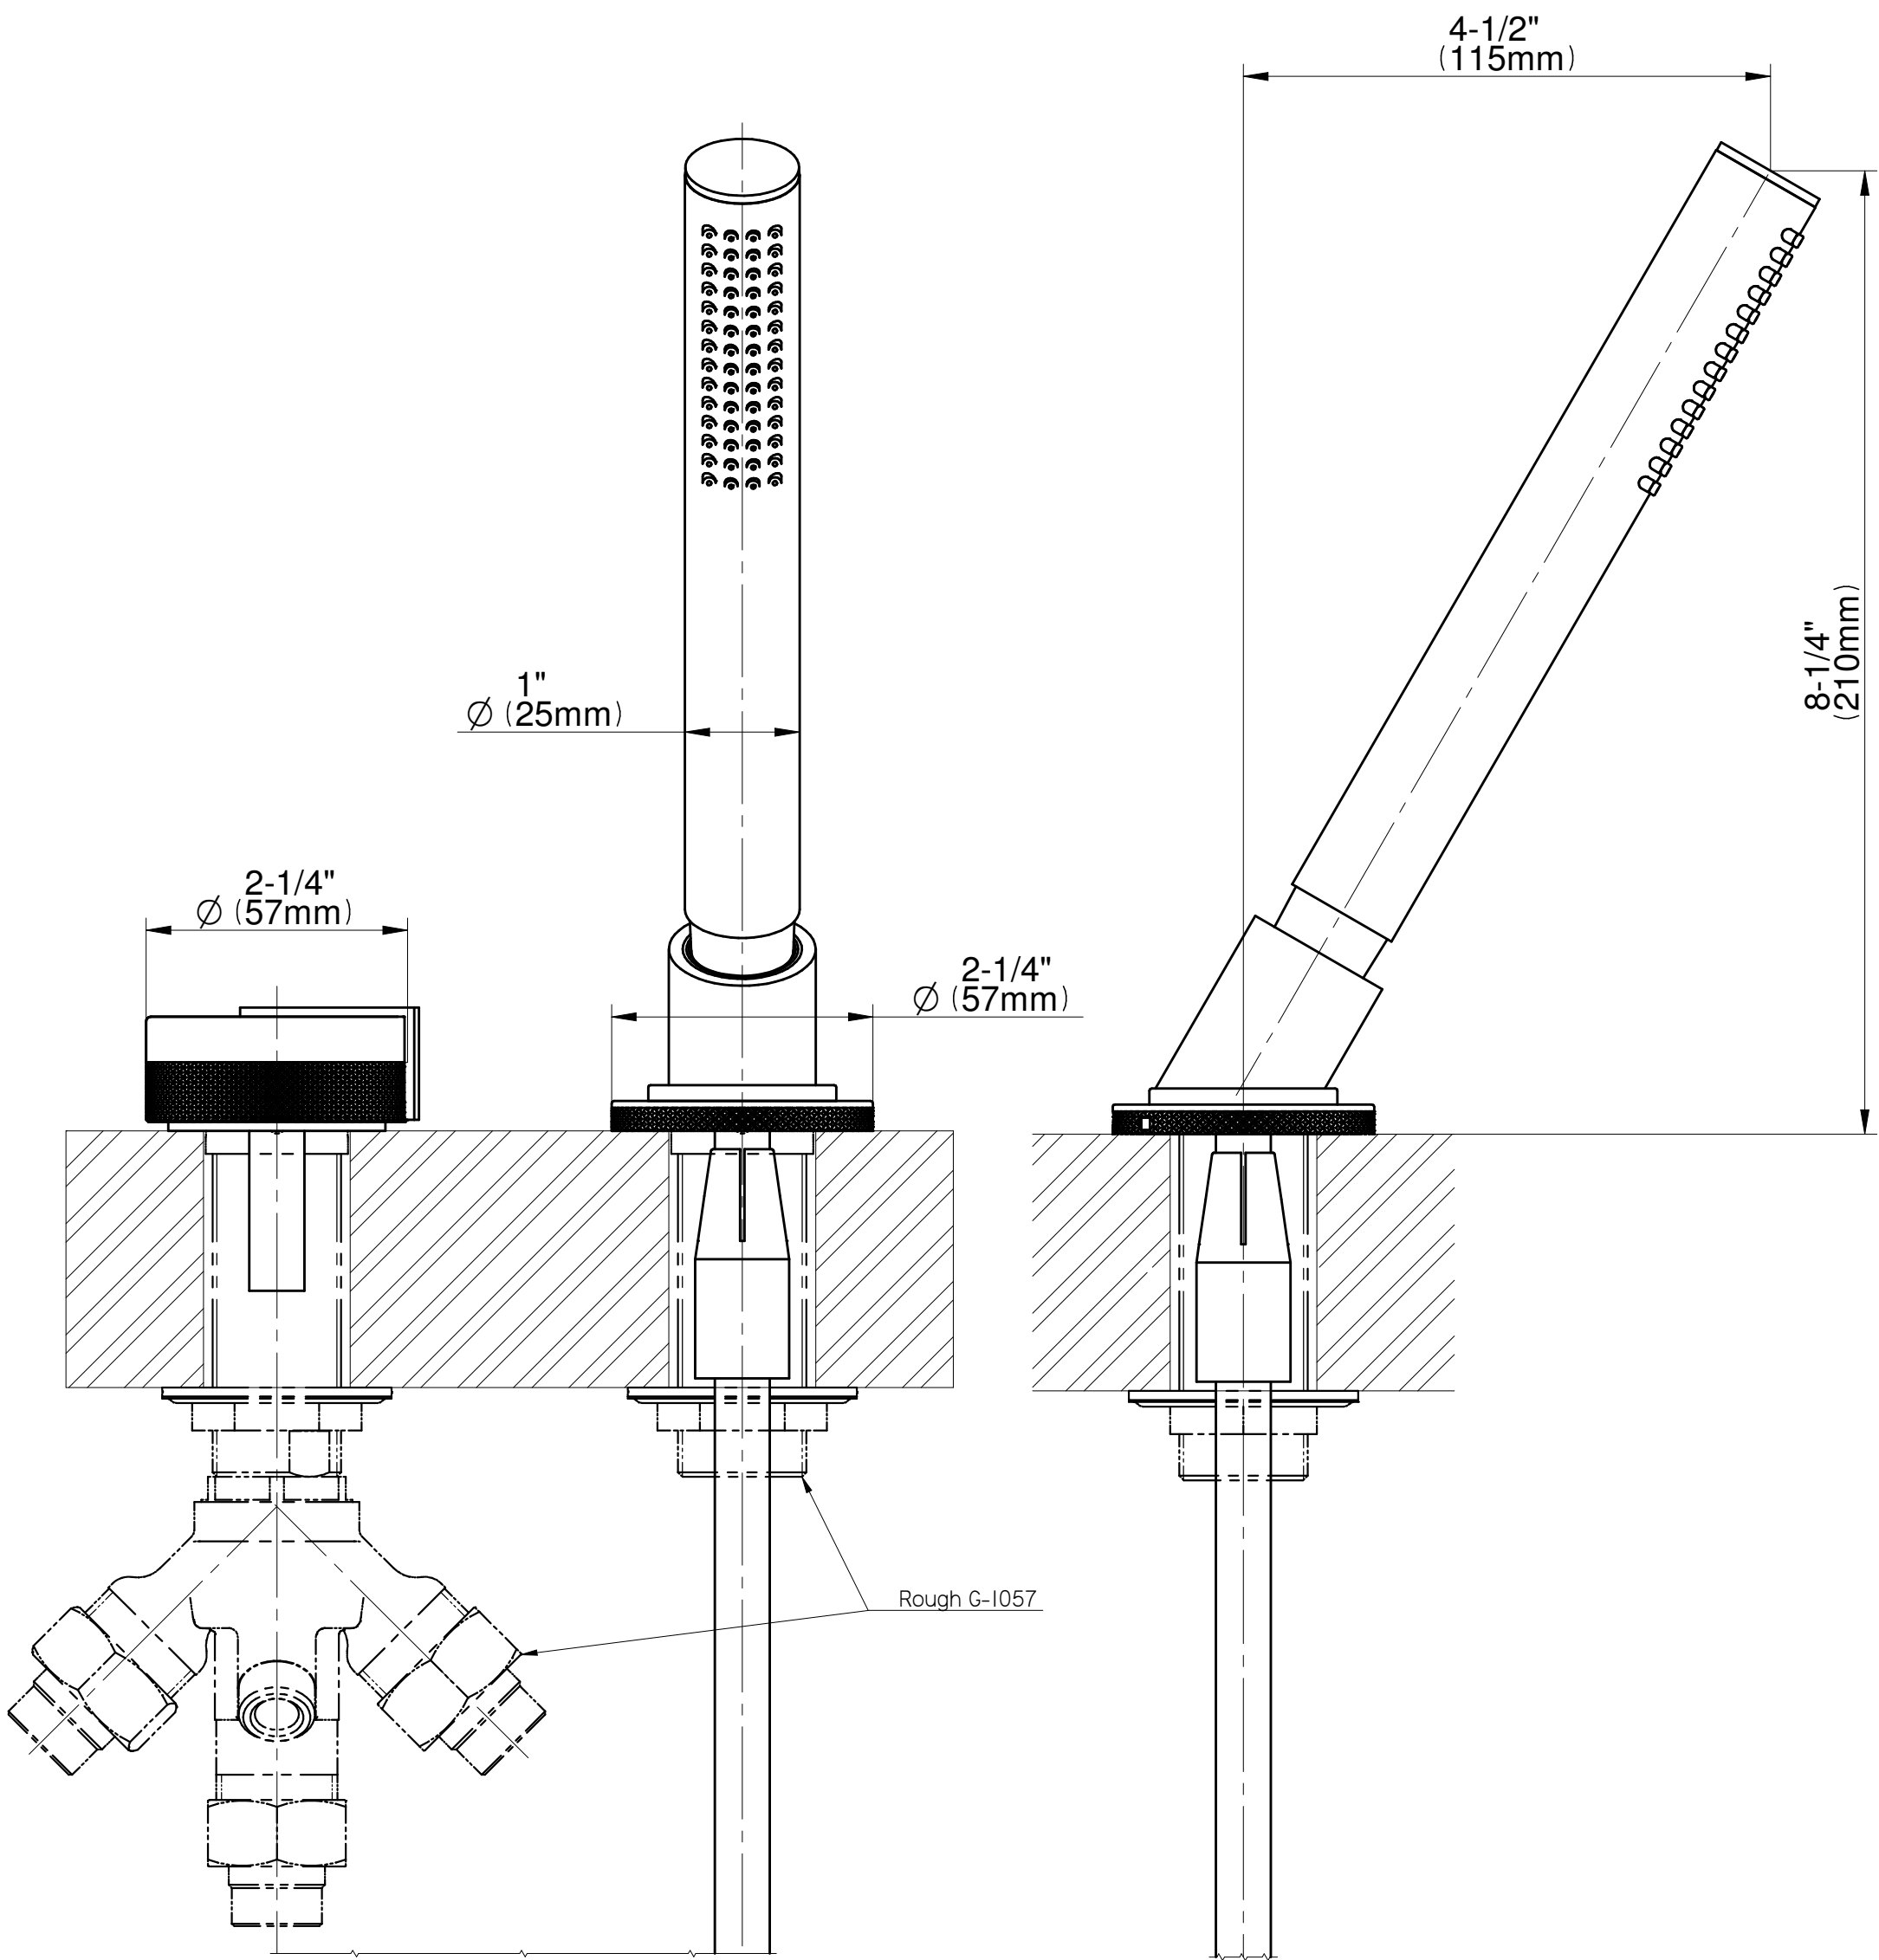

BATHROOM
MOD+ Deck-Mounted
Handshower and Diverter Set
G-11555

GRAFF®

G-11555-***-L1**-**-T

MOD+ Series

Trim works with rough G-I057

MARBLE FINISHES

MB		Storm Black Marble	MG		Forest Green Marble
MW		Smoky White Marble			