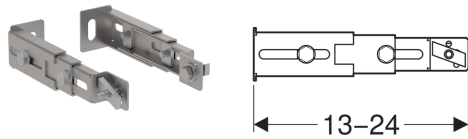

**Geberit Duofix set of foot fastener on rear wall**

---

Example image

**Application purposes**

- For alternative foot fastening of the Geberit Duofix frames to the rear wall

**Characteristics**

- Adjustable in depth

- Zinc-plated

**Technical data**

Material | Steel

**Scope of delivery**

- Set of 2 pieces

**Art. no.**

111.064.00.1 New

---